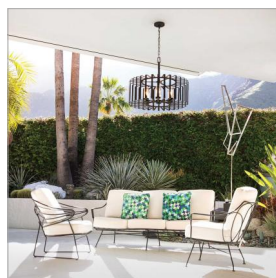

OPEN AIR™

collection

← 28¼" Dia. →

23" H

REID

29505BGR

LARGE SINGLE TIER

Reid uses an iconic profile featuring an airy, open cage to capture the center of attention. A candelabra with clear seeded glass columns highlights the transitional style, making it a modern mix of classic and contemporary. Weather-resistant metal with a Brushed Graphite finish complements any space, inside or out.

| DETAILS | |
|---------------|------------------|
| FINISH: | Brushed Graphite |
| MATERIAL: | Steel |
| GLASS: | Clear Seedy |
| SLOPE DEGREE: | 90 |
| DIMMABLE: | No |

| DIMENSIONS | |
|------------|-------|
| WIDTH: | 28.3" |
| HEIGHT: | 23" |
| WEIGHT: | 26lbs |

| SHIPPING | |
|----------------|------|
| CARTON LENGTH: | 37.5 |
| CARTON WIDTH: | 31.5 |
| CARTON HEIGHT: | 17.5 |
| CARTON WEIGHT: | 32 |

PRODUCT DETAILS

- This chain or cable hung fixture may be installed on any sloped ceiling
- Suitable for use in wet (outdoor direct rain or sprinkler) locations as defined by NEC and CEC. Meets United States UL Underwriters Laboratories & CSA Canadian Standards Association Product Safety Standards
- 2 year finish warranty
- The stylish Open Air collection includes outdoor-rated chandeliers, pendants and sconces that provide design-conscious solutions to a variety of exterior environments.
- Sophisticated and streamlined design, durable construction and timeless finish complement any architectural style
- Rich gray tone