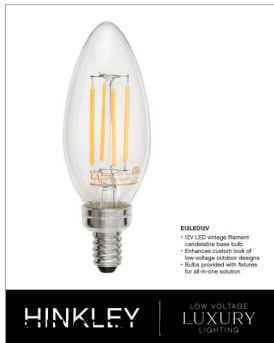

**OPEN AIR™**  
collection

**REID**

**29504BGR-LV**

**MEDIUM SINGLE TIER 12V**

Reid uses an iconic profile featuring an airy; open cage to capture the center of attention. A candelabra with clear seeded glass columns highlights the transitional style; making it a modern mix of classic and contemporary. Weather-resistant metal with a Brushed Graphite finish complements any space; inside or out.

DETAILS	
FINISH:	Brushed Graphite
MATERIAL:	Steel
GLASS:	Clear Seedy
SLOPE DEGREE:	90
DIMMABLE:	YES - MLV ON TRANSFORMER PRIMARY

DIMENSIONS	
WIDTH:	20"
HEIGHT:	21"
WEIGHT:	16.3lbs

LIGHT SOURCE	
LIGHT SOURCE:	LED Lamp
LED NAME:	E12LED12V
VOLTAGE:	12v
COLOR TEMP:	2700
LUMENS:	1440
CRI:	80
INCANDESCENT EQUIVALENCY:	4 x 35w
DIMMABLE:	YES - MLV ON TRANSFORMER PRIMARY
TRANSFORMER REQUIRED:	Yes

MOUNTING	
CANOPY:	6" Dia.
LEAD WIRE:	1 X 144"

SHIPPING	
CARTON LENGTH:	26.5
CARTON WIDTH:	23
CARTON HEIGHT:	13
CARTON WEIGHT:	20

- Offers low voltage semi-permanent solutions for unique areas such as pergolas when paired with low voltage Hinkley transformer
- Innovative Exterior 12-volt solution for all-in-one lamp, lighting and high design look. Transformer is required and sold separately.
- This chain or cable hung fixture may be installed on any sloped ceiling
- Images are for reference purpose only and may not be pictured with the specified LED filament bulb.
- Suitable for use in wet (outdoor direct rain or sprinkler) locations as defined by NEC and CEC. Meets United States UL Underwriters Laboratories & CSA Canadian Standards Association Product Safety Standards
- Variety of stylish fixtures customized with vintage filament bulbs
- 12-volt LED vintage filament bulbs included
- 2 year finish warranty