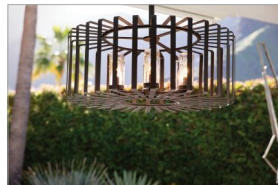

OPEN AIR™
collection

REID

29505BGR-LV

LARGE SINGLE TIER 12V

Reid uses an iconic profile featuring an airy; open cage to capture the center of attention. A candelabra with clear seedy glass columns highlights the transitional style; making it a modern mix of classic and contemporary. Weather-resistant metal with a Brushed Graphite finish complements any space; inside or out.

| DETAILS | |
|---------------|----------------------------------|
| FINISH: | Brushed Graphite |
| MATERIAL: | Steel |
| GLASS: | Clear Seedy |
| SLOPE DEGREE: | 90 |
| DIMMABLE: | YES - MLV ON TRANSFORMER PRIMARY |

PRODUCT DETAILS:

- Offers low voltage semi-permanent solutions for unique areas such as pergolas when paired with low voltage Hinkley transformer
- Innovative Exterior 12-volt solution for all-in-one lamp, lighting and high design look. Transformer is required and sold separately.
- This chain or cable hung fixture may be installed on any sloped ceiling
- Images are for reference purpose only and may not be pictured with the specified LED filament bulb.
- Suitable for use in wet (outdoor direct rain or sprinkler) locations as defined by NEC and CEC. Meets United States UL Underwriters Laboratories & CSA Canadian Standards Association Product Safety Standards
- Variety of stylish fixtures customized with vintage filament bulbs
- 12-volt LED vintage filament bulbs included
- 2 year finish warranty