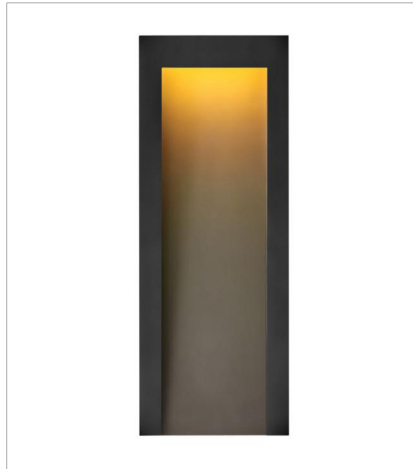

# TAPER

COASTAL  
ELEMENTS™  
collection

Sleek and sophisticated, Taper is built to last with a timeless, minimalist style that radiates contemporary cool. Its recessed integrated LED engine is directed downward with gradient illumination that grazes the gently tapered design. Part of the Coastal Elements collection, it is engineered with composite materials for maximum durability in modern Textured Black, Textured Graphite and Textured Oiled Rubbed Bronze finish options.

**FINISH:** Textured Black  
**GLASS:** Etched Lens

**2144TK**  
MEDIUM WALL MOUNT LANTERN  
7" W, 15" H  
Integrated LED

**2145TK**  
LARGE WALL MOUNT LANTERN  
9" W, 24" H  
Integrated LED