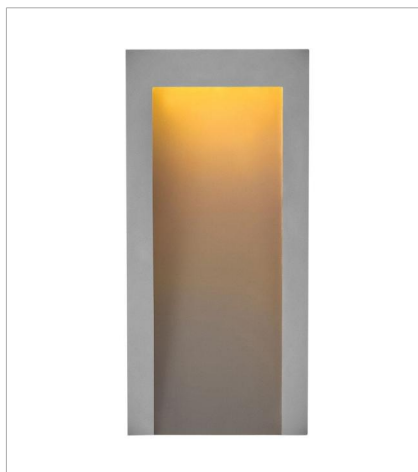

TAPER

COASTAL
ELEMENTS™
collection

Sleek and sophisticated, Taper is built to last with a timeless, minimalist style that radiates contemporary cool. Its recessed integrated LED engine is directed downward with gradient illumination that grazes the gently tapered design. Part of the Coastal Elements collection, it is engineered with composite materials for maximum durability in modern Textured Black, Textured Graphite and Textured Oiled Rubbed Bronze finish options.

FINISH: Textured Graphite
GLASS: Etched Lens

2144TG
MEDIUM WALL MOUNT LANTERN
7" W, 15" H
Integrated LED

2145TG
LARGE WALL MOUNT LANTERN
9" W, 24" H
Integrated LED