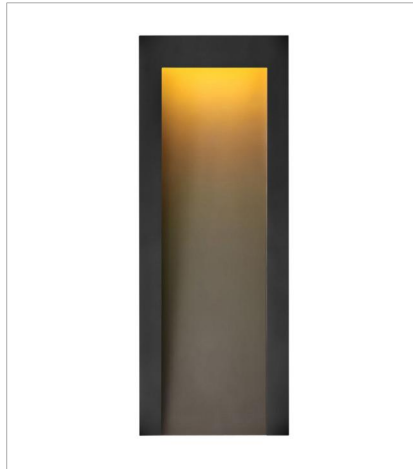

TAPER

COASTAL
ELEMENTS™
collection

Sleek and sophisticated, Taper is built to last with a timeless, minimalist style that radiates contemporary cool. Its recessed integrated LED engine is directed downward with gradient illumination that grazes the gently tapered design. Part of the Coastal Elements collection, it is engineered with composite materials for maximum durability in modern Textured Black, Textured Graphite and Textured Oiled Rubbed Bronze finish options.

FINISH: Textured Black
GLASS: Etched Lens

2144TK
MEDIUM WALL MOUNT LANTERN
7" W, 15" H
Integrated LED

2145TK
LARGE WALL MOUNT LANTERN
9" W, 24" H
Integrated LED