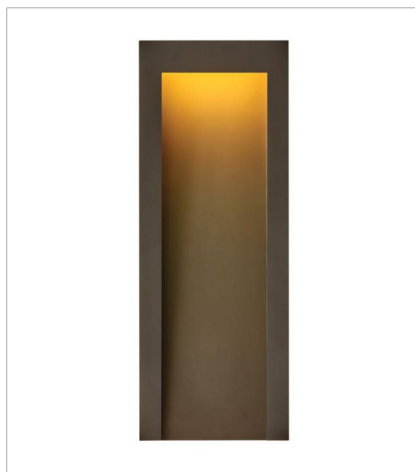

# TAPER

COASTAL  
ELEMENTS™  
collection

Sleek and sophisticated, Taper is built to last with a timeless, minimalist style that radiates contemporary cool. Its recessed integrated LED engine is directed downward with gradient illumination that grazes the gently tapered design. Part of the Coastal Elements collection, it is engineered with composite materials for maximum durability in modern Textured Black, Textured Graphite and Textured Oiled Rubbed Bronze finish options.

**FINISH:** Textured Oil Rubbed Bronze  
**GLASS:** Etched Lens

**2144TR**  
MEDIUM WALL MOUNT LANTERN  
7" W, 15" H  
Integrated LED

**2145TR**  
LARGE WALL MOUNT LANTERN  
9" W, 24" H  
Integrated LED