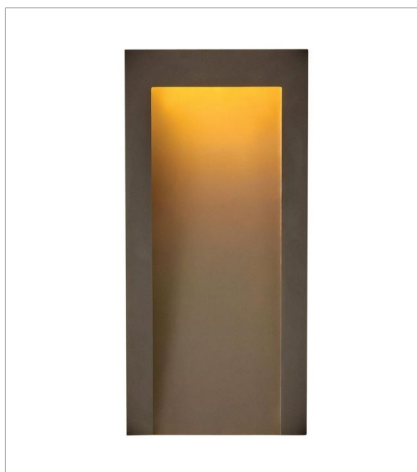

# TAPER

COASTAL  
ELEMENTS™  
collection

Sleek and sophisticated, Taper is built to last with a timeless, minimalist style that radiates contemporary cool. Its recessed integrated LED engine is directed downward with gradient illumination that grazes the gently tapered design. Part of the Coastal Elements collection, it is engineered with composite materials for maximum durability in modern Textured Black, Textured Graphite and Textured Oiled Rubbed Bronze finish options.

**FINISH:** Textured Oil Rubbed Bronze  
**GLASS:** Etched Lens

**2144TR**  
MEDIUM WALL MOUNT LANTERN  
7" W, 15" H  
Integrated LED

**2145TR**  
LARGE WALL MOUNT LANTERN  
9" W, 24" H  
Integrated LED