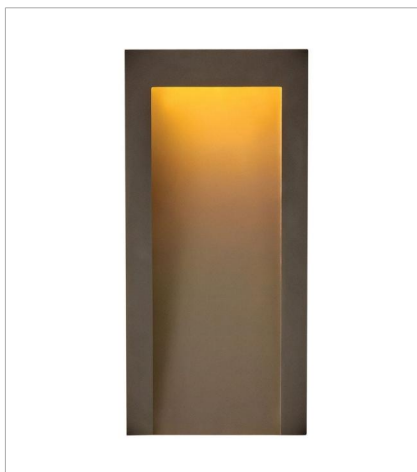

TAPER

COASTAL
ELEMENTS™
collection

Sleek and sophisticated, Taper is built to last with a timeless, minimalist style that radiates contemporary cool. Its recessed integrated LED engine is directed downward with gradient illumination that grazes the gently tapered design. Part of the Coastal Elements collection, it is engineered with composite materials for maximum durability in modern Textured Black, Textured Graphite and Textured Oiled Rubbed Bronze finish options.

FINISH: Textured Oil Rubbed Bronze
GLASS: Etched Lens

2144TR
MEDIUM WALL MOUNT LANTERN
7" W, 15" H
Integrated LED

2145TR
LARGE WALL MOUNT LANTERN
9" W, 24" H
Integrated LED

HINKLEY

HINKLEY
33000 Pin Oak Parkway
Avon Lake, OH 44012