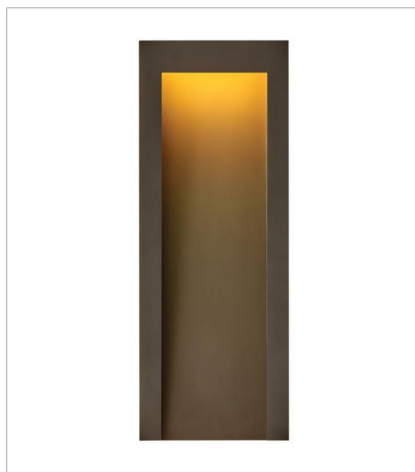

TAPER

COASTAL
ELEMENTS™
collection

Sleek and sophisticated, Taper is built to last with a timeless, minimalist style that radiates contemporary cool. Its recessed integrated LED engine is directed downward with gradient illumination that grazes the gently tapered design. Part of the Coastal Elements collection, it is engineered with composite materials for maximum durability in modern Textured Black, Textured Graphite and Textured Oiled Rubbed Bronze finish options.

FINISH: Textured Oil Rubbed Bronze
GLASS: Etched Lens

2144TR
MEDIUM WALL MOUNT LANTERN
7" W, 15" H
Integrated LED

2145TR
LARGE WALL MOUNT LANTERN
9" W, 24" H
Integrated LED

HINKLEY

HINKLEY
33000 Pin Oak Parkway
Avon Lake, OH 44012