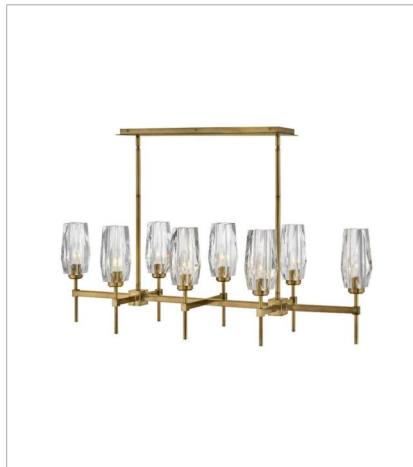

ANA

Ana embodies modern elegance. Faceted heavy cut crystal shades gleam against a Heritage Brass finish. Like a piece of statement-making jewelry, Ana is the signature finishing touch in any setting.

FINISH: Heritage Brass
GLASS: Faceted Clear Crystal

38250HB
SINGLE LIGHT SCONCE
5.3" W, 25" H
LED Lamp
1-5w Cand. LED, 60w Equiv.

52482HB
TWO LIGHT VANITY
13.8" W, 10.3" H
LED Lamp
2-5w Cand. LED, 60w Equiv.

52483HB
THREE LIGHT VANITY
23.5" W, 10.3" H
LED Lamp
3-5w Cand. LED, 60w Equiv.

38255HB
MEDIUM SINGLE TIER
30" W, 22.8" H
LED Lamp
6-5w Cand. LED, 60w Equiv.

38256HB
EIGHT LIGHT LINEAR
46" W, 14" H
LED Lamp
8-5w Cand. LED, 60w Equiv.

38257HB
SMALL PENDANT
6.5" W, 14" H
LED Lamp
1-5w Cand. LED, 60w Equiv.

FINISH: Heritage Brass
GLASS: Faceted Clear Crystal

38258HB
LARGE SINGLE TIER
36" W, 24.8" H
LED Lamp
8-5w Cand. LED, 60w Equiv.