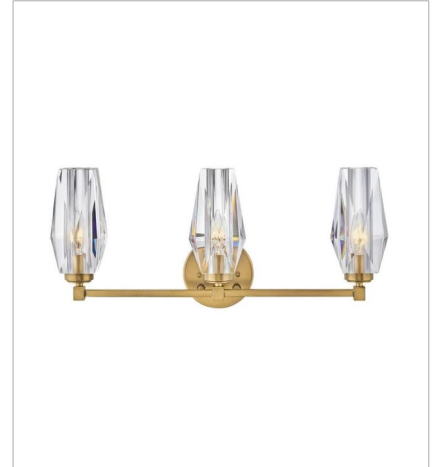

ANA

Ana embodies modern elegance. Faceted heavy cut crystal shades gleam against a Heritage Brass finish. Like a piece of statement-making jewelry, Ana is the signature finishing touch in any setting.

FINISH: Heritage Brass
GLASS: Faceted Clear Crystal

38250HB
SINGLE LIGHT SCONCE
5.3" W, 25" H
LED Lamp
1-5w Cand. LED, 60w Equiv.

52482HB
TWO LIGHT VANITY
13.8" W, 10.3" H
LED Lamp
2-5w Cand. LED, 60w Equiv.

52483HB
THREE LIGHT VANITY
23.5" W, 10.3" H
LED Lamp
3-5w Cand. LED, 60w Equiv.

38255HB
MEDIUM SINGLE TIER
30" W, 22.8" H
LED Lamp
6-5w Cand. LED, 60w Equiv.

38256HB
EIGHT LIGHT LINEAR
46" W, 14" H
LED Lamp
8-5w Cand. LED, 60w Equiv.

38257HB
SMALL PENDANT
6.5" W, 14" H
LED Lamp
1-5w Cand. LED, 60w Equiv.

FINISH: Heritage Brass
GLASS: Faceted Clear Crystal

38258HB
LARGE SINGLE TIER
36" W, 24.8" H
LED Lamp
8-5w Cand. LED, 60w Equiv.