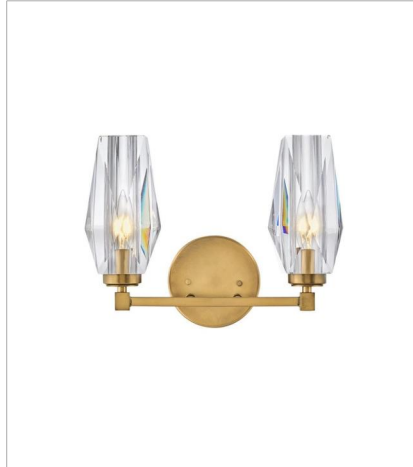

ANA

Ana embodies modern elegance. Faceted heavy cut crystal shades gleam against a Heritage Brass finish. Like a piece of statement-making jewelry, Ana is the signature finishing touch in any setting.

FINISH: Heritage Brass
GLASS: Faceted Clear Crystal

38250HB
SINGLE LIGHT SCONCE
5.3" W, 25" H
LED Lamp
1-5w Cand. LED, 60w Equiv.

52482HB
TWO LIGHT VANITY
13.8" W, 10.3" H
LED Lamp
2-5w Cand. LED, 60w Equiv.

52483HB
THREE LIGHT VANITY
23.5" W, 10.3" H
LED Lamp
3-5w Cand. LED, 60w Equiv.

38255HB
MEDIUM SINGLE TIER
30" W, 22.8" H
LED Lamp
6-5w Cand. LED, 60w Equiv.

38256HB
EIGHT LIGHT LINEAR
46" W, 14" H
LED Lamp
8-5w Cand. LED, 60w Equiv.

38257HB
SMALL PENDANT
6.5" W, 14" H
LED Lamp
1-5w Cand. LED, 60w Equiv.

FINISH: Heritage Brass
GLASS: Faceted Clear Crystal

38258HB
LARGE SINGLE TIER
36" W, 24.8" H
LED Lamp
8-5w Cand. LED, 60w Equiv.