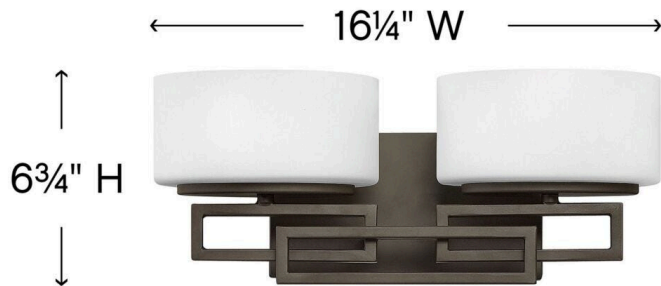

LANZA

5102KZ

TWO LIGHT VANITY

Lanza features contemporary styling with geometric patterns that are emphasized in Antique Nickel, Brushed Bronze and Buckeye Bronze finishes. The elongated oval, etched opal glass reinforces its sleek design.

DETAILS	
FINISH:	Buckeye Bronze
MATERIAL:	Metal
GLASS:	Etched Opal
DIMMABLE:	No

DIMENSIONS	
WIDTH:	16.3"
HEIGHT:	6.8"
WEIGHT:	4lb
BACK PLATE:	9"W X 4.75"H
EXTENSION:	5"
TOP TO OUTLET:	4.000000"

LIGHT SOURCE	
LIGHT SOURCE:	Socketed
VOLTAGE:	120v

SHIPPING	
CARTON LENGTH:	11
CARTON WIDTH:	17
CARTON HEIGHT:	7
CARTON WEIGHT:	5

PRODUCT DETAILS:

- Mounting hardware is hidden on the back plate to ensure a clean silhouette
- Suitable for use in damp locations as defined by NEC and CEC. Meets United States UL Underwriters Laboratories & CSA Canadian Standards Association Product Safety Standards.
- Merging the best of traditional and modern elements with a sophisticated and streamlined look