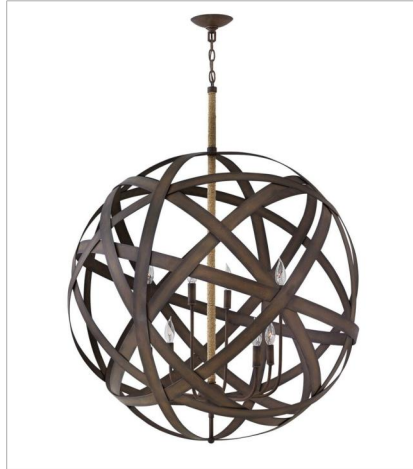

# CARSON

Carson pairs a hint of industrial sophistication and repurposed craftsmanship with its bold overlapping metal ribbons. The hand-crafted pendants in an Iron Rust finish are suspended from an aged rope column for a subtle touch of reclaimed charm.

**FINISH:** Vintage Iron

**FR40705VIR**  
MEDIUM ORB  
26.5" W, 33.3" H  
Socketed  
5-5w Cand. LED, 60w Equiv. or 5-60w Cand.

**FR40708VIR**  
LARGE TWO TIER ORB  
34" W, 43" H  
Socketed  
8-5w Cand. LED, 60w Equiv. or 8-60w Cand.