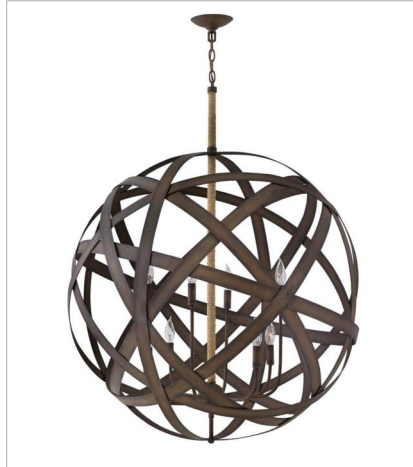

CARSON

Carson pairs a hint of industrial sophistication and repurposed craftsmanship with its bold overlapping metal ribbons. The hand-crafted pendants in an Iron Rust finish are suspended from an aged rope column for a subtle touch of reclaimed charm.

FINISH: Vintage Iron

FR40705VIR
MEDIUM ORB
26.5" W, 33.3" H
Socketed
5-5w Cand. LED, 60w Equiv. or 5-60w Cand.

FR40708VIR
LARGE TWO TIER ORB
34" W, 43" H
Socketed
8-5w Cand. LED, 60w Equiv. or 8-60w Cand.