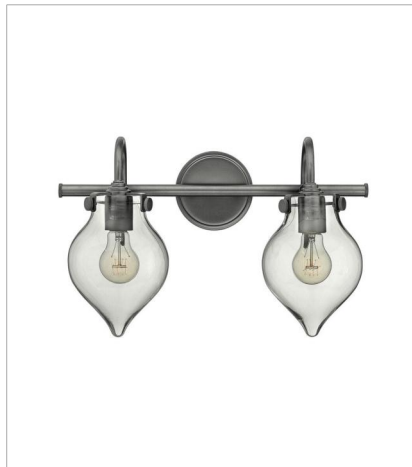

50027AN
TEARDROP GLASS TWO LIGHT VA...
19.3" W, 12" H
Socketed