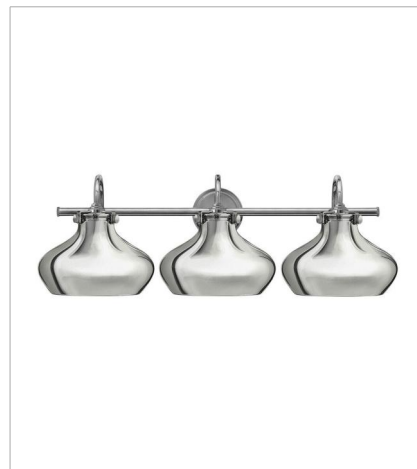

FINISH: Chrome
GLASS: Etched Opal, Clear Seedy, Clear, Clear Glass
SHADE: Chrome Metal Shade, Chrome Wire Shade

3118CM
CONGRESS CHROME SINGLE LIGH...
9" W, 12.8" H
Socketed

3131CM
CONGRESS INDOOR
12" W, 9.8" H
Socketed

FINISH: Chrome
GLASS: Etched Opal, Clear Seedy, Clear, Clear Glass
SHADE: Chrome Metal Shade, Chrome Wire Shade

3178CM
METAL SHADE SINGLE LIGHT SC...
9.8" W, 12.8" H
Socketed

50020CM
SMALL RETRO GLASS TWO LIGHT...
19.3" W, 9.3" H
Socketed

50027CM
TEARDROP GLASS TWO LIGHT VA...
19.3" W, 12" H
Socketed

50028CM
METAL SHADE TWO LIGHT VANITY
21" W, 10.5" H
Socketed

50034CM
GLOBE GLASS THREE LIGHT VANITY
29.5" W, 11.5" H
Socketed
3-12w Med. LED, 100w Equiv. or 3-100w Med.

FINISH: Chrome
GLASS: Etched Opal, Clear Seedy, Clear, Clear Glass
SHADE: Chrome Metal Shade, Chrome Wire Shade

3110CM
WIRE FRAME PENDANT
9.3" W, 8.3" H
Socketed

3128CM
GLOBE GLASS PENDANT
7" W, 9.3" H
Socketed
1-12w Med. LED, 100w Equiv. or 1-100w Med.