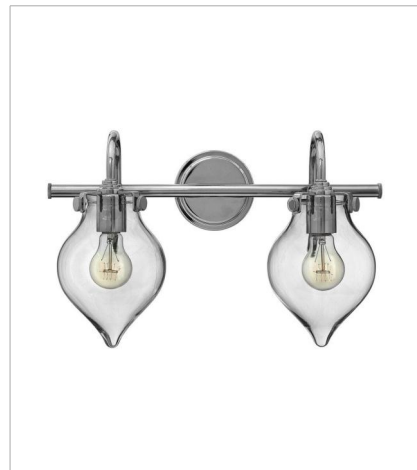

FINISH: Chrome
GLASS: Etched Opal, Clear Seedy, Clear, Clear Glass
SHADE: Chrome Metal Shade, Chrome Wire Shade

3118CM
CONGRESS CHROME SINGLE LIGH...
9" W, 12.8" H
Socketed

3131CM
CONGRESS INDOOR
12" W, 9.8" H
Socketed

31700CM
CYLINDER GLASS SINGLE LIGHT...
6.5" W, 13.3" H
Socketed

3170CM
SMALL RETRO GLASS SINGLE LI...
8" W, 11.3" H
Socketed

3174CM
GLOBE GLASS SINGLE LIGHT SC...
7" W, 13.5" H
Socketed
1-12w Med. LED, 100w Equiv. or 1-100w Med.

FINISH: Chrome
GLASS: Etched Opal, Clear Seedy, Clear, Clear Glass
SHADE: Chrome Metal Shade, Chrome Wire Shade

3178CM
METAL SHADE SINGLE LIGHT SC...
9.8" W, 12.8" H
Socketed

50020CM
SMALL RETRO GLASS TWO LIGHT...
19.3" W, 9.3" H
Socketed

FINISH: Chrome
GLASS: Etched Opal, Clear Seedy, Clear, Clear Glass
SHADE: Chrome Metal Shade, Chrome Wire Shade

3110CM
WIRE FRAME PENDANT
9.3" W, 8.3" H
Socketed

3128CM
GLOBE GLASS PENDANT
7" W, 9.3" H
Socketed
1-12w Med. LED, 100w Equiv. or 1-100w Med.