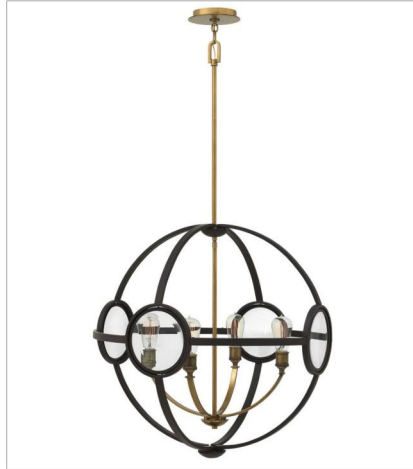

# FULHAM

Fulham's bold orb design showcases clear beveled glass lenses that punctuate the minimalist elegance with an industrial edge. Its sleek lines combine with cast sockets and mid-century elements for a dynamic transitional style.

**FINISH:** Buckeye Bronze with Heritage Brass accents  
**GLASS:** Clear Beveled

**3920KZ**  
SINGLE LIGHT SCONCE  
7.8" W, 21.5" H  
Socketed

**3924KZ**  
MEDIUM ORB  
26" W, 26.5" H  
Socketed

**3925KZ**  
LARGE ORB  
32" W, 32.5" H  
Socketed

**3926KZ**  
FOUR LIGHT LINEAR  
42" W, 12.8" H  
Socketed  
4-14w Med. LED, 100w Equiv. or 4-100w Med.

**3921KZ**  
SMALL FLUSH MOUNT  
10" W, 11" H  
Socketed  
1-12w Med. LED, 100w Equiv. or 1-100w Med.