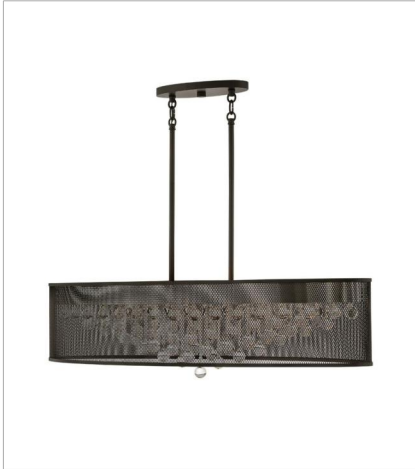

FIONA

Fiona features a sleek industrial Black mesh outer drum shade encircling tiered glass spheres for the ultimate pairing of industrial-chic design details.

FINISH: Black

FR38902BLK
EIGHT LIGHT LINEAR
42" W, 10.5" H
Socketed
8-5w Cand. LED, 60w Equiv. or 8-60w Cand.

FR38901BLK
SMALL DRUM PENDANT
15" W, 12.3" H
Socketed
4-5w Cand. LED, 60w Equiv. or 4-60w Cand.

FR38905BLK
MEDIUM DRUM
25" W, 10" H
Socketed
6-5w Cand. LED, 60w Equiv. or 6-60w Cand.

FR38906BLK
LARGE DRUM
30" W, 12" H
Socketed
8-5w Cand. LED, 60w Equiv. or 8-60w Cand.