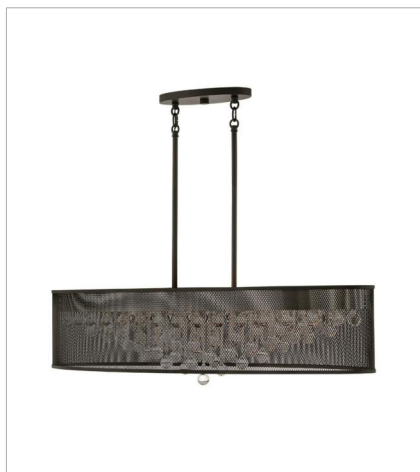

# FIONA

Fiona features a sleek industrial Black mesh outer drum shade encircling tiered glass spheres for the ultimate pairing of industrial-chic design details.

**FINISH:** Black

**FR38902BLK**  
EIGHT LIGHT LINEAR  
42" W, 10.5" H  
Socketed  
8-5w Cand. LED, 60w Equiv. or 8-60w Cand.

**FR38901BLK**  
SMALL DRUM PENDANT  
15" W, 12.3" H  
Socketed  
4-5w Cand. LED, 60w Equiv. or 4-60w Cand.

**FR38905BLK**  
MEDIUM DRUM  
25" W, 10" H  
Socketed  
6-5w Cand. LED, 60w Equiv. or 6-60w Cand.

**FR38906BLK**  
LARGE DRUM  
30" W, 12" H  
Socketed  
8-5w Cand. LED, 60w Equiv. or 8-60w Cand.