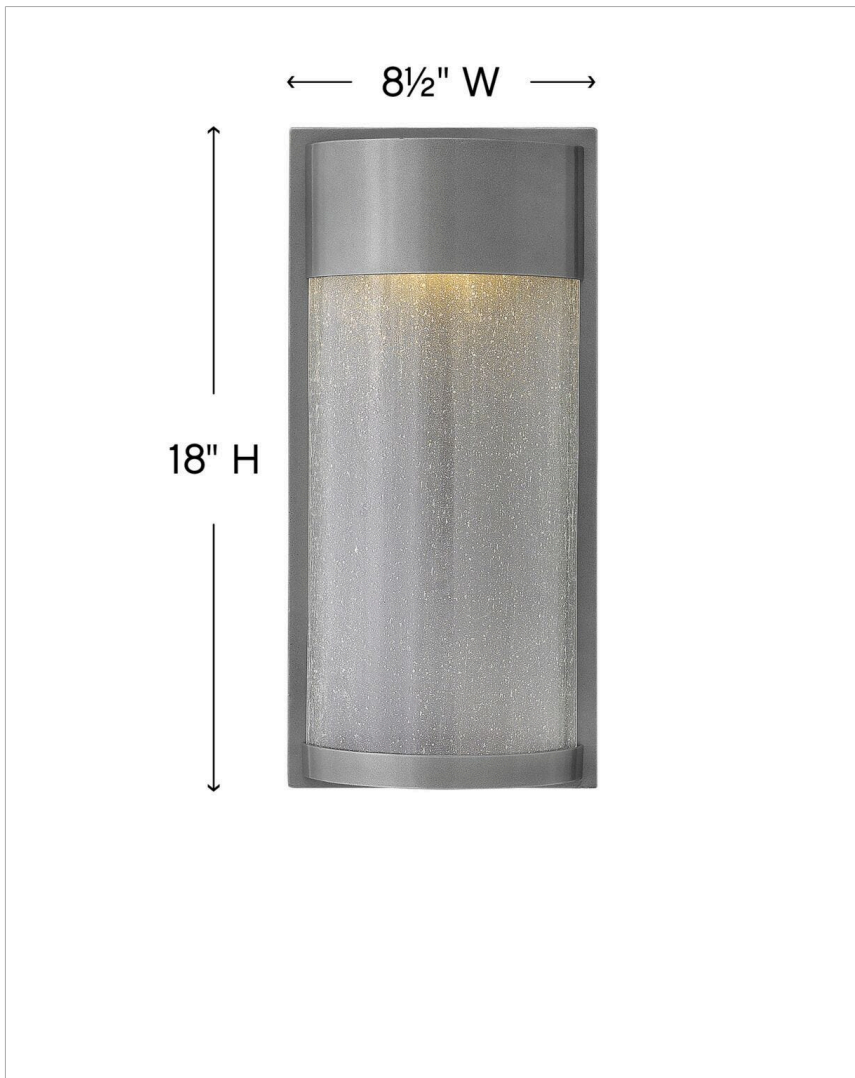

SHELTER

1344HE

MEDIUM WALL MOUNT LANTERN

Shelter's minimalist style in aluminum creates a chic, dramatic statement as the light from above grazes through its clear seeded glass. Shelter comes standard Dark Sky compliant.

DETAILS	
FINISH:	Hematite
MATERIAL:	Aluminum
GLASS:	Clear Seedy
DIMMABLE:	YES - CL TYPE DIMMER (SSL7A)

DIMENSIONS	
WIDTH:	8.5"
HEIGHT:	18"
WEIGHT:	5lb
BACK PLATE:	7.75"W X 5.25"H
EXTENSION:	4"
TOP TO OUTLET:	3.000000"

LIGHT SOURCE	
LIGHT SOURCE:	Integrated LED
LED NAME:	LESF-2
VOLTAGE:	120v
LUMENS:	800
CRI:	90
INCANDESCENT EQUIVALENCY:	1 x 60w
DIMMABLE:	YES - CL TYPE DIMMER (SSL7A)

SHIPPING	
CARTON LENGTH:	11
CARTON WIDTH:	7.5
CARTON HEIGHT:	21.5
CARTON WEIGHT:	6.5

PRODUCT DETAILS:

- Mounting hardware is hidden on the back plate to ensure a clean silhouette
- Suitable for use in wet (outdoor direct rain) locations as defined by NEC and CEC. Meets United States UL Underwriters Laboratories & CSA Canadian Standards Association Product Safety Standards
- Fixture is Dark Sky compliant and engineered to minimize light glare upward into the night sky
- ADA compliant
- 2-year finish warranty
- LED components carry a 5-year limited warranty
- Bold lines and a clean, minimalist style complement contemporary architecture