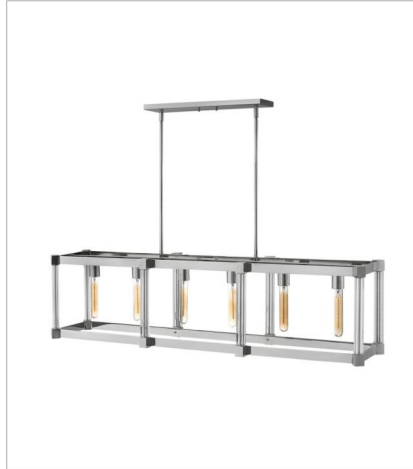

EMPIRE

Empire's stately presence features square-faceted glass pillars complemented by a gleaming Polished Nickel finish for dramatic effect.

FINISH: Polished Nickel

FR36015PNI
LARGE OPEN FRAME
17" W, 33.3" H
Socketed

FR36018PNI
SIX LIGHT LINEAR
48" W, 12.5" H
Socketed