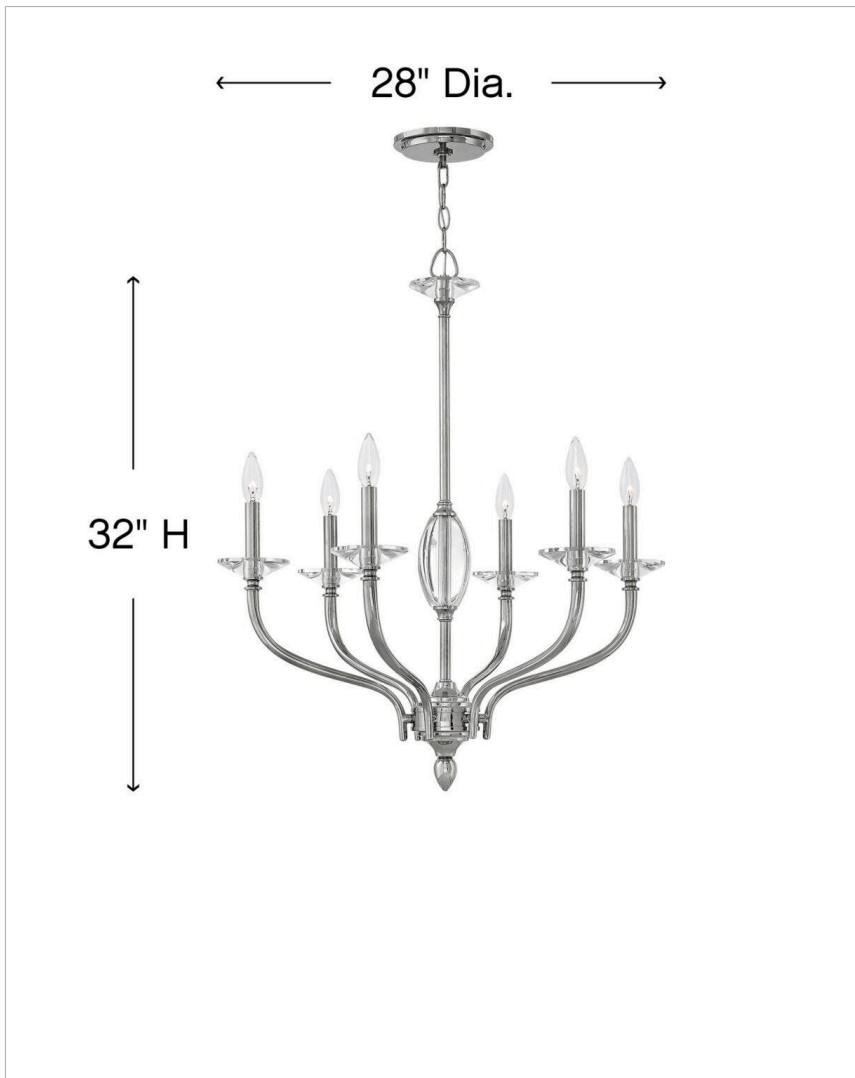

SURREY

4006PN

MEDIUM SINGLE TIER

Surrey combines traditional elegance and dazzling crystal details into a fresh, streamlined silhouette. Slim, tapered arms in Polished Nickel with crystal bobeches surround a striking oblong center. Optional white linen shades add a discreet layer of glamour.

DETAILS	
FINISH:	Polished Nickel with Heritage Brass accents
MATERIAL:	Steel
SLOPE DEGREE:	90
DIMMABLE:	No

DIMENSIONS	
WIDTH:	28"
HEIGHT:	32"
WEIGHT:	14lb

LIGHT SOURCE	
LIGHT SOURCE:	Socketed
VOLTAGE:	120v

MOUNTING	
CANOPY:	6" Dia.
LEAD WIRE:	1 X 144"

SHIPPING	
CARTON LENGTH:	27
CARTON WIDTH:	23.5
CARTON HEIGHT:	16.5
CARTON WEIGHT:	21

PRODUCT DETAILS:

- This item may be hung on a sloped ceiling
- Suitable for use in dry (indoor) locations as defined by NEC and CEC. Meets United States UL Underwriters Laboratories & CSA Canadian Standards Association Product Safety Standards.
- Classic, elegant lines and timeless details enhance a traditional space