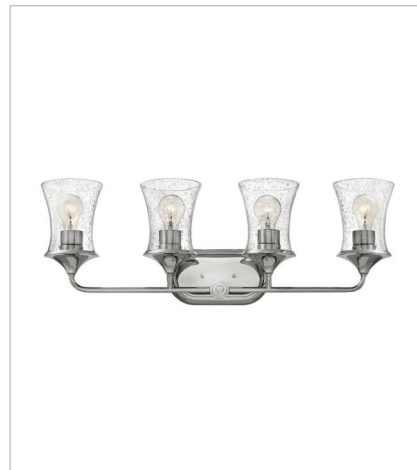

# THISTLEDOWN

Thistledown is an updated traditional design with smooth, flowing lines and a practical elegance that adds sophistication to any space.

**FINISH:** Polished Nickel  
**GLASS:** Clear Seedy

**51800PN**  
SINGLE LIGHT VANITY  
5.3" W, 10.5" H  
Socketed  
1-12w Med. LED, 100w Equiv. or 1-100w  
Med.

**51802PN**  
TWO LIGHT VANITY  
16" W, 10.3" H  
Socketed

**51804PN**  
FOUR LIGHT VANITY  
30" W, 10.3" H  
Socketed