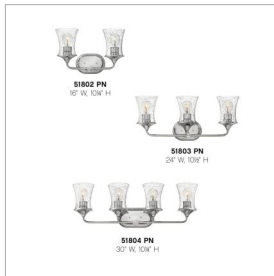

THISTLEDOWN

51802PN

TWO LIGHT VANITY

Thistledown is an updated traditional design with smooth, flowing lines and a practical elegance that adds sophistication to any space.

DETAILS	
FINISH:	Polished Nickel with Heritage Brass accents
MATERIAL:	Steel
GLASS:	Clear Seedy
DIMMABLE:	No

DIMENSIONS	
WIDTH:	16"
HEIGHT:	10.3"
WEIGHT:	4.2lb
BACK PLATE:	7"W X 5"H
EXTENSION:	6.3"
TOP TO OUTLET:	8.000000"

LIGHT SOURCE	
LIGHT SOURCE:	Socketed
VOLTAGE:	120v

SHIPPING	
CARTON LENGTH:	8.5
CARTON WIDTH:	16
CARTON HEIGHT:	14.5
CARTON WEIGHT:	5.8