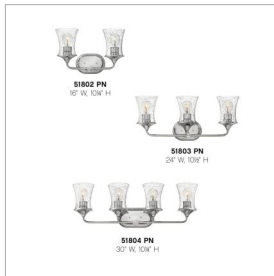

### FOUR LIGHT VANITY

Thistledown is an updated traditional design with smooth, flowing lines and a practical elegance that adds sophistication to any space.

DETAILS	
FINISH:	Polished Nickel with Heritage Brass accents
MATERIAL:	Steel
GLASS:	Clear Seedy
DIMMABLE:	No

DIMENSIONS	
WIDTH:	30"
HEIGHT:	10.3"
WEIGHT:	7.7lb
BACK PLATE:	9"W X 5"H
EXTENSION:	6.3"
TOP TO OUTLET:	8.000000"

LIGHT SOURCE	
LIGHT SOURCE:	Socketed
VOLTAGE:	120v

SHIPPING	
CARTON LENGTH:	32
CARTON WIDTH:	9
CARTON HEIGHT:	14
CARTON WEIGHT:	9.3