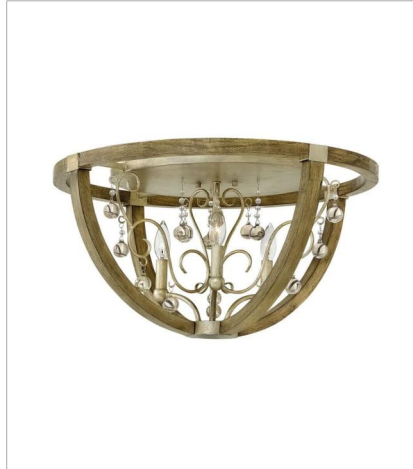

ABINGDON

Rustic yet sophisticated, Abingdon finds inspiration in the charm of a European country chateau. Integrating raw and refined materials, a modest open globe of Weathered Ash wood is accented by the chic patina of Silver Leaf banding. An intricate interior chandelier is composed of scrolled arms and solid glass champagne drops for a luxe, timeless appeal.

FINISH: Silver Leaf with Weathered Ash accents

FR37233SLF
MEDIUM ORB
24.3" W, 26" H
Socketed

FR37231SLF
LARGE FLUSH MOUNT
24" W, 12" H
Socketed
3-5w Cand. LED, 60w Equiv. or 3-60w Cand.