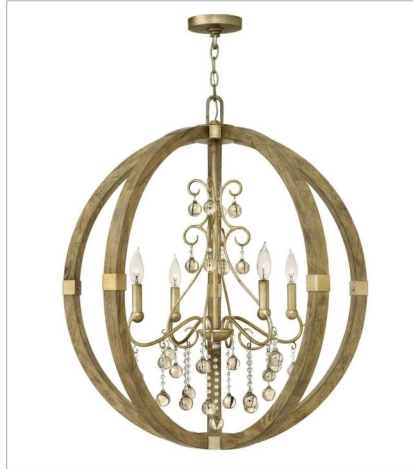

ABINGDON

Rustic yet sophisticated, Abingdon finds inspiration in the charm of a European country chateau. Integrating raw and refined materials, a modest open globe of Weathered Ash wood is accented by the chic patina of Silver Leaf banding. An intricate interior chandelier is composed of scrolled arms and solid glass champagne drops for a luxe, timeless appeal.

FINISH: Silver Leaf with Weathered Ash accents

FR37233SLF
MEDIUM ORB
24.3" W, 26" H
Socketed

FR37235SLF
LARGE ORB
30.3" W, 32.5" H
Socketed
4-5w Cand. LED, 60w Equiv. or 4-60w Cand.

FR37231SLF
LARGE FLUSH MOUNT
24" W, 12" H
Socketed
3-5w Cand. LED, 60w Equiv. or 3-60w Cand.