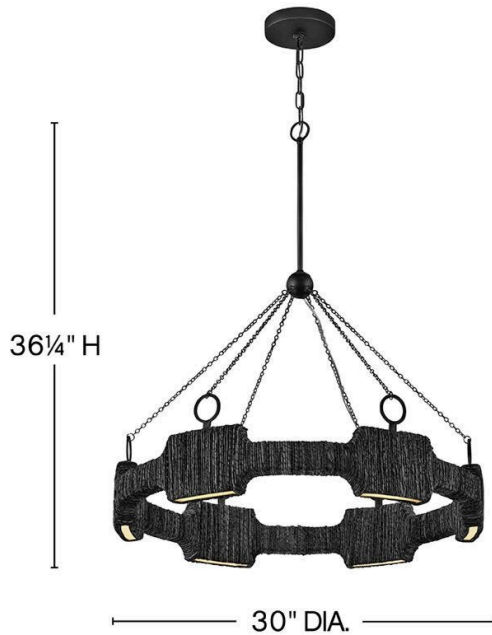

lisa mcDennon
COLLECTION

PRODUCT DETAILS:

- Suitable for use in dry (indoor) locations as defined by NEC and CEC. Meets United States UL Underwriters Laboratories & CSA Canadian Standards Association Product Safety Standards.
- This item may be hung on a sloped ceiling
- LED components carry a 5-year limited warranty
- Equipped with a 120/277 universal driver. 0-10 dimming.
- Eclectic style that mixes unconventional elements. Unique and sophisticated designs that feel modern and vintage at the same time.
- The Lisa McDennon Collection offers a striking mix of edgy, sculptural silhouettes that incorporate modern, organic elements and luxe materials, brought to life by her innovative and original point of view.

RAFFI

34106CBK

MEDIUM LED SINGLE TIER CHANDELIER

Raffi's coastal bohemian vibe is balanced by its distinctively modern shape. A unique LED design offers abundant light, while a slim frame hand-wrapped in natural reeds provides unexpected texture. Bold Carbon Black or Burnished Gold finishes perfectly complement any color palette.

DETAILS	
FINISH:	Carbon Black
MATERIAL:	Steel
SLOPE DEGREE:	90
DIMMABLE:	YES - CL TYPE DIMMER (SSL7A)

DIMENSIONS	
WIDTH:	30"
HEIGHT:	36.3"
WEIGHT:	13.2lb

LIGHT SOURCE	
LIGHT SOURCE:	Integrated LED
LED NAME:	E30W2835
WATTAGE:	22w LED *Included
VOLTAGE:	120v/277v
LUMENS:	2700
CRI:	90
INCANDESCENT EQUIVALENCY:	6 x 25w
DIMMABLE:	YES - CL TYPE DIMMER (SSL7A)

MOUNTING	
CANOPY:	6.5" Dia.
LEAD WIRE:	1 X 144"

SHIPPING	
CARTON LENGTH:	32.5
CARTON WIDTH:	32.5
CARTON HEIGHT:	11
CARTON WEIGHT:	32