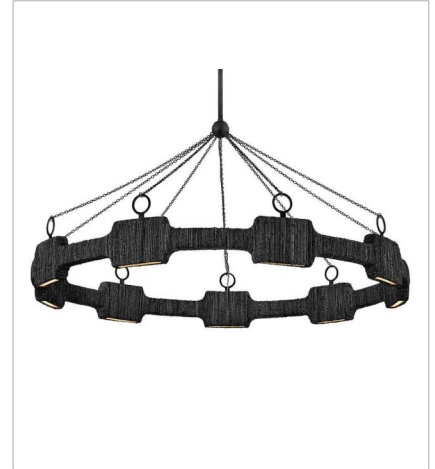

RAFFI

lisa mcdennon
COLLECTION

Raffi's coastal bohemian vibe is balanced by its distinctively modern shape. A unique LED design offers abundant light, while a slim frame hand-wrapped in natural reeds provides unexpected texture. Bold Carbon Black or Burnished Gold finishes perfectly complement any color palette.

FINISH: Carbon Black

34106CBK
MEDIUM LED SINGLE TIER CHAN...
30" W, 36.3" H
Integrated LED
22w LED *Included

34107CBK
LARGE LED LINEAR
52" W, 36.5" H
Integrated LED
30w LED *Included

34108CBK
LARGE LED SINGLE TIER CHAND...
48" W, 38.5" H
Integrated LED
33w LED *Included