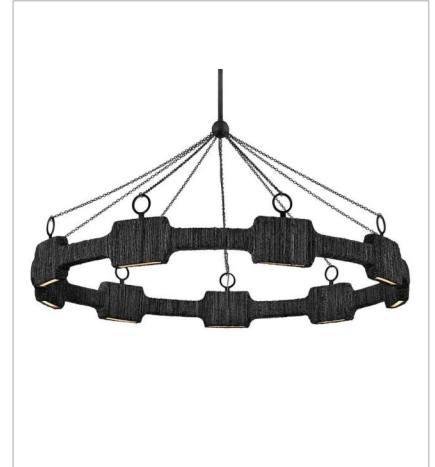

RAFFI

lisa mcdennon
COLLECTION

Raffi's coastal bohemian vibe is balanced by its distinctively modern shape. A unique LED design offers abundant light, while a slim frame hand-wrapped in natural reeds provides unexpected texture. Bold Carbon Black or Burnished Gold finishes perfectly complement any color palette.

FINISH: Carbon Black

34106CBK
MEDIUM LED SINGLE TIER CHAN...
30" W, 36.3" H
Integrated LED
22w LED *Included

34107CBK
LARGE LED LINEAR
52" W, 36.5" H
Integrated LED
30w LED *Included

34108CBK
LARGE LED SINGLE TIER CHAND...
48" W, 38.5" H
Integrated LED
33w LED *Included