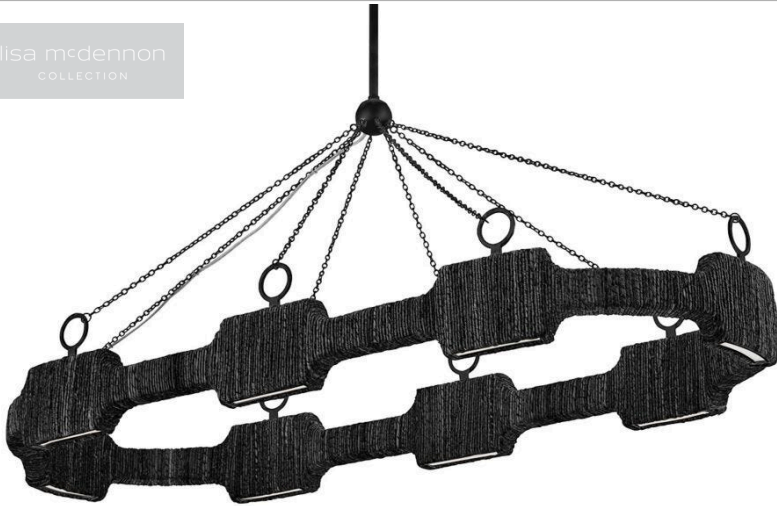

lisa mcdennon
COLLECTION

RAFFI

34107CBK

LARGE LED LINEAR

Raffi's coastal bohemian vibe is balanced by its distinctively modern shape. A unique LED design offers abundant light, while a slim frame hand-wrapped in natural reeds provides unexpected texture. Bold Carbon Black or Burnished Gold finishes perfectly complement any color palette.

DETAILS	
FINISH:	Carbon Black
MATERIAL:	Steel
SLOPE DEGREE:	90
DIMMABLE:	YES - CL TYPE DIMMER (SSL7A)

DIMENSIONS	
WIDTH:	52"
HEIGHT:	36.5"
DEPTH:	21
WEIGHT:	15lb

LIGHT SOURCE	
LIGHT SOURCE:	Integrated LED
LED NAME:	E30W2835
WATTAGE:	30w LED *Included
VOLTAGE:	120v/277v
LUMENS:	3600
CRI:	90
INCANDESCENT EQUIVALENCY:	8 x 25w
DIMMABLE:	YES - CL TYPE DIMMER (SSL7A)

MOUNTING	
CANOPY:	6.5" Dia.
LEAD WIRE:	1 X 144"

SHIPPING	
CARTON LENGTH:	25
CARTON WIDTH:	56
CARTON HEIGHT:	11
CARTON WEIGHT:	37

PRODUCT DETAILS:

- Suitable for use in dry (indoor) locations as defined by NEC and CEC. Meets United States UL Underwriters Laboratories & CSA Canadian Standards Association Product Safety Standards.
- Fixture is oval in shape
- This item may be hung on a sloped ceiling
- LED components carry a 5-year limited warranty
- Equipped with a 120/277 universal driver. 0-10 dimming.
- Eclectic style that mixes unconventional elements. Unique and sophisticated designs that feel modern and vintage at the same time.
- The Lisa McDennon Collection offers a striking mix of edgy, sculptural silhouettes that incorporate modern, organic elements and luxe materials, brought to life by her innovative and original point of view.