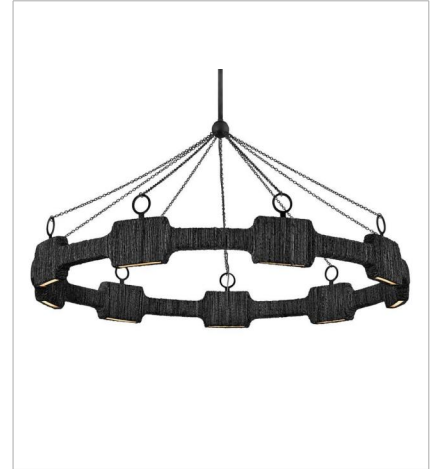

# RAFFI

lisa mcdennon  
COLLECTION

Raffi's coastal bohemian vibe is balanced by its distinctively modern shape. A unique LED design offers abundant light, while a slim frame hand-wrapped in natural reeds provides unexpected texture. Bold Carbon Black or Burnished Gold finishes perfectly complement any color palette.

**FINISH:** Carbon Black

**34106CBK**  
MEDIUM LED SINGLE TIER CHAN...  
30" W, 36.3" H  
Integrated LED  
22w LED \*Included

**34107CBK**  
LARGE LED LINEAR  
52" W, 36.5" H  
Integrated LED  
30w LED \*Included

**34108CBK**  
LARGE LED SINGLE TIER CHAND...  
48" W, 38.5" H  
Integrated LED  
33w LED \*Included