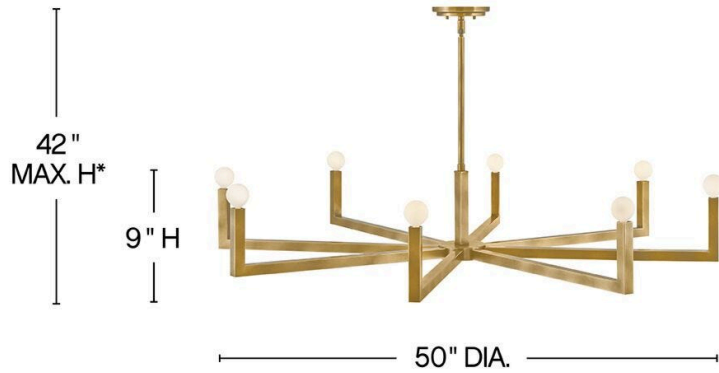

EZRA

45049HB

LARGE SINGLE TIER CHANDELIER

The Ezra family stunningly pairs minimalist elegance with an industrial edge. The strong square arms, sharp angles, and bold silhouette add dimensional appeal, bringing interest to dining rooms, foyers, kitchens, and beyond. Pairing Ezra with a globe-style bulb nails down the transitional, mid-century modern vibe.

*Maximum achievable height with stems included.

DETAILS	
FINISH:	Heritage Brass
MATERIAL:	Steel
SLOPE DEGREE:	90
DIMMABLE:	YES - WITH DIMMABLE LAMP (NOT INCLUDED)

DIMENSIONS	
WIDTH:	50"
HEIGHT:	9"
WEIGHT:	13.9lb

LIGHT SOURCE	
LIGHT SOURCE:	Socketed
WATTAGE:	8-5w Cand. LED, 60w Equiv.
VOLTAGE:	120v

MOUNTING	
CANOPY:	5.5" Dia.
LEAD WIRE:	1 X 120"
MAX HEIGHT:	42

SHIPPING	
CARTON LENGTH:	49
CARTON WIDTH:	49
CARTON HEIGHT:	9.5
CARTON WEIGHT:	28.9

PRODUCT DETAILS:

- Suitable for use in dry (indoor) locations as defined by NEC and CEC. Meets United States UL Underwriters Laboratories & CSA Canadian Standards Association Product Safety Standards.
- This fixture includes multiple down stems in various lengths to customize the installation height of the fixture, including one 6" stem and two 12" stems
- This item may be hung on a sloped ceiling
- Bold silhouette with dramatic details creates a modern statement
- Shown with G16.5 bulbs (not included)