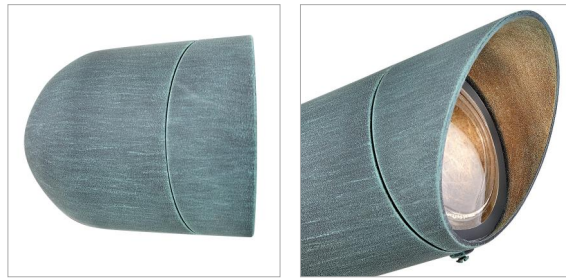

ACCENT SPOT LIGHT

54000VE

SMALL 120V SPOT LIGHT

Hinkley 120V Spotlights are engineered to enhance your entire property with brighter, more powerful illumination. Accentuate your home's architecture, highlight your landscape's natural beauty, and extend outdoor living spaces a warm ambient glow.

DETAILS	
FINISH:	Verde
MATERIAL:	Aluminum
GLASS:	Convex Clear Tempered
DIMMABLE:	YES - WITH DIMMABLE LAMP (NOT INCLUDED)

DIMENSIONS	
WIDTH:	8.5"
HEIGHT:	6.8"
DEPTH:	3.8
WEIGHT:	2lb

LIGHT SOURCE	
LIGHT SOURCE:	Socketed
WATTAGE:	1-8w Med. LED, 75w Equiv.
VOLTAGE:	120v

MOUNTING	
LEAD WIRE:	1 X 8"

SHIPPING	
CARTON LENGTH:	8.5
CARTON WIDTH:	5
CARTON HEIGHT:	4.5
CARTON WEIGHT:	2

PRODUCT DETAILS:

- Suitable for use in wet (outdoor direct rain) locations as defined by NEC and CEC. Meets United States UL Underwriters Laboratories & CSA Canadian Standards Association Product Safety Standards
- A wiring kit is supplied
- Classic lines and heritage details complement traditional architecture
- For more information on how to control your landscape lighting via the Hinkley Home Automation App, [click here](#).