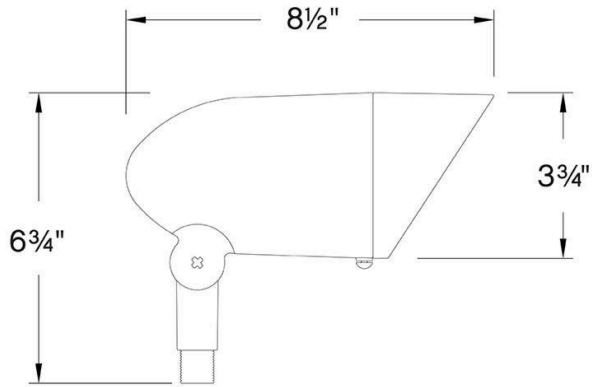

DETAILS	
FINISH:	Verde
MATERIAL:	Aluminum
GLASS:	Convex Clear Tempered
DIMMABLE:	YES - WITH DIMMABLE LAMP (NOT INCLUDED)

DIMENSIONS	
WIDTH:	8.5"
HEIGHT:	6.8"
DEPTH:	3.8
WEIGHT:	2lb

LIGHT SOURCE	
LIGHT SOURCE:	Socketed
WATTAGE:	1-8w Med. LED, 75w Equiv.
VOLTAGE:	120v

MOUNTING	
LEAD WIRE:	1 X 8"

SHIPPING	
CARTON LENGTH:	8.5
CARTON WIDTH:	5
CARTON HEIGHT:	4.5
CARTON WEIGHT:	2

PRODUCT DETAILS:

- Suitable for use in wet (outdoor direct rain) locations as defined by NEC and CEC. Meets United States UL Underwriters Laboratories & CSA Canadian Standards Association Product Safety Standards
- A wiring kit is supplied
- Classic lines and heritage details complement traditional architecture
- For more information on how to control your landscape lighting via the Hinkley Home Automation App, [click here](#).