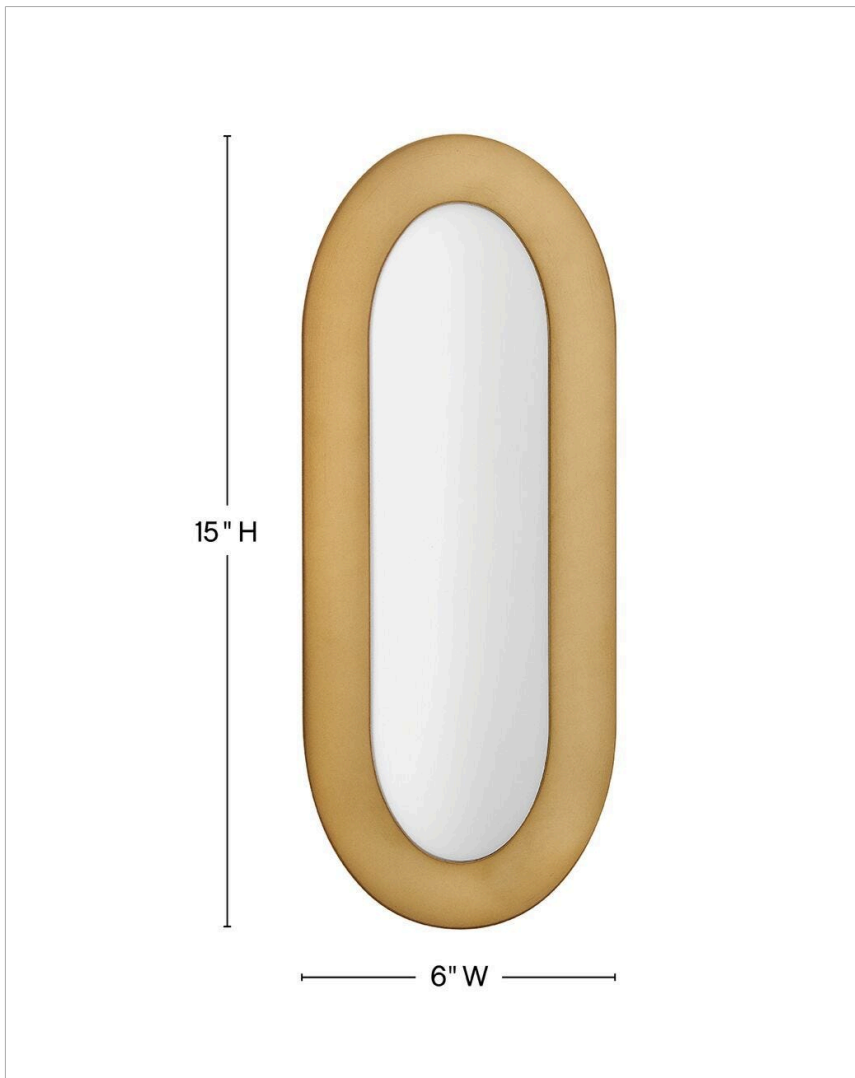

### MEDIUM LED VANITY

Beautifully retro, Emme showcases a midcentury-inspired elliptical design. Etched opal glass surrounded by a robust, oversized frame creates a vintage feel and soft, warm illumination. Versatile sconce silhouettes feature concealed on/off switches and removable cords to complement any bathroom, kitchen, or living space.

DETAILS	
FINISH:	Heritage Brass
MATERIAL:	Steel
GLASS:	Etched Opal
DIMMABLE:	YES - CL TYPE DIMMER (SSL7A)

DIMENSIONS	
WIDTH:	6"
HEIGHT:	15"
WEIGHT:	4.3lb
BACK PLATE:	5"W X 14"H
EXTENSION:	3"
TOP TO OUTLET:	7.5"

LIGHT SOURCE	
LIGHT SOURCE:	Integrated LED
LED NAME:	EB12W30K921
WATTAGE:	12w LED *Included
VOLTAGE:	120v
LUMENS:	930
CRI:	90
INCANDESCENT EQUIVALENCY:	1 x 75w
DIMMABLE:	YES - CL TYPE DIMMER (SSL7A)

SHIPPING	
CARTON LENGTH:	17.5
CARTON WIDTH:	8.5
CARTON HEIGHT:	7.5
CARTON WEIGHT:	5.5