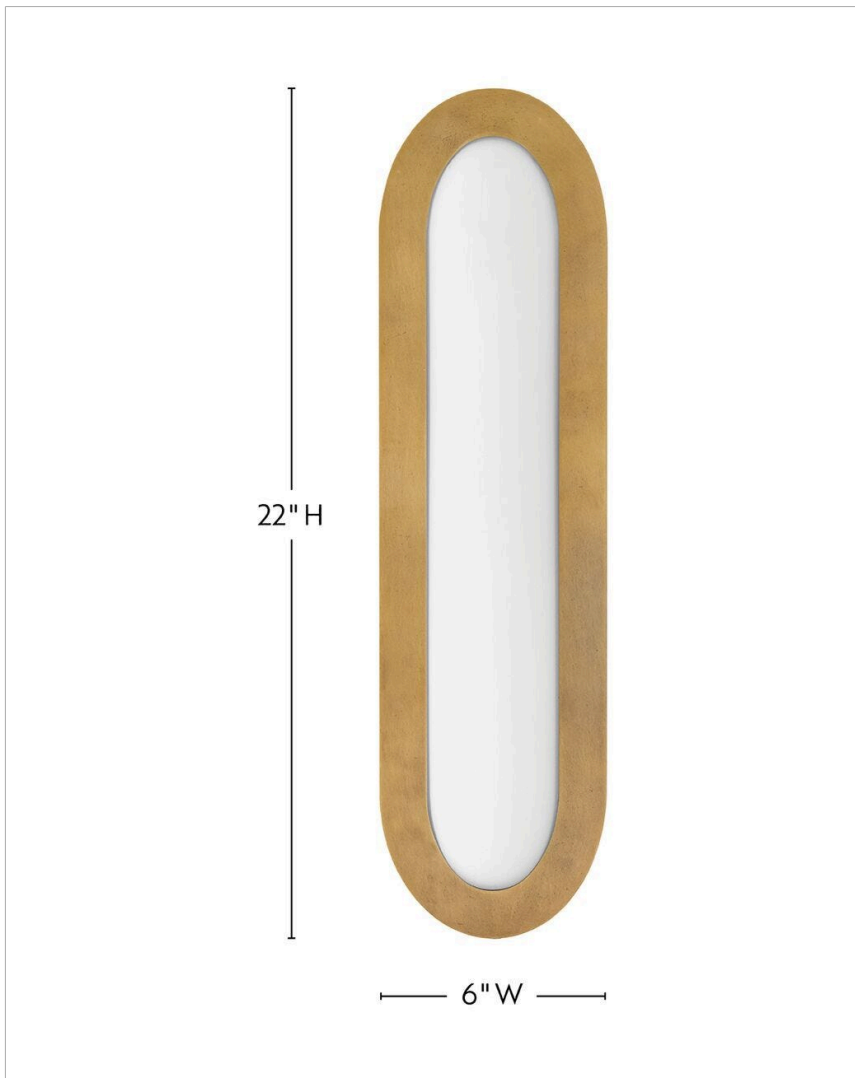

EMME

55163HB

LARGE LED VANITY

Beautifully retro, Emme showcases a midcentury-inspired elliptical design. Etched opal glass surrounded by a robust, oversized frame creates a vintage feel and soft, warm illumination. Versatile sconce silhouettes feature concealed on/off switches and removable cords to complement any bathroom, kitchen, or living space.

DETAILS	
FINISH:	Heritage Brass
MATERIAL:	Steel
GLASS:	Etched Opal
DIMMABLE:	YES - CL TYPE DIMMER (SSL7A)

DIMENSIONS	
WIDTH:	6"
HEIGHT:	22"
WEIGHT:	6.9lb
BACK PLATE:	5"W X 21"H
EXTENSION:	3"
TOP TO OUTLET:	11"

LIGHT SOURCE	
LIGHT SOURCE:	Integrated LED
LED NAME:	EB24W30K922
WATTAGE:	24w LED *Included
VOLTAGE:	120v
LUMENS:	1860
CRI:	90
INCANDESCENT EQUIVALENCY:	2 x 75w
DIMMABLE:	YES - CL TYPE DIMMER (SSL7A)

SHIPPING	
CARTON LENGTH:	24.5
CARTON WIDTH:	8.5
CARTON HEIGHT:	7.5
CARTON WEIGHT:	8.1