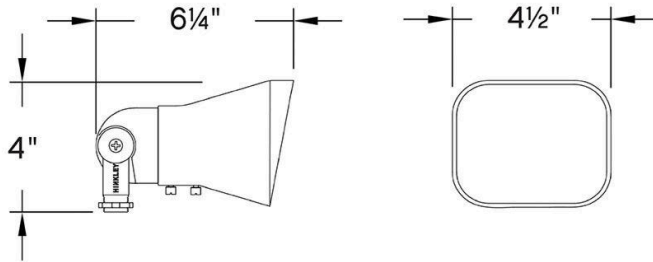

DETAILS	
FINISH:	Matte Bronze
MATERIAL:	Brass
GLASS:	Frosted
DIMMABLE:	YES - WITH DIMMABLE LAMP (NOT INCLUDED)

DIMENSIONS	
WIDTH:	4.5"
HEIGHT:	4"
DEPTH:	4.5
WEIGHT:	2.9lb

LIGHT SOURCE	
LIGHT SOURCE:	Socketed
WATTAGE:	1-12w GU10, 60w Equiv.
VOLTAGE:	120v

MOUNTING	
LEAD WIRE:	1 X 36"

SHIPPING	
CARTON LENGTH:	9.3
CARTON WIDTH:	7.5
CARTON HEIGHT:	4.5
CARTON WEIGHT:	3.3

PRODUCT DETAILS:

- Hardy Island Series products carry a lifetime limited warranty
- Suitable for use in wet (outdoor direct rain) locations as defined by NEC and CEC. Meets United States UL Underwriters Laboratories & CSA Canadian Standards Association Product Safety Standards
- For more information on how to control your landscape lighting via the Hinkley Home Automation App, [click here](#).
- The Hardy Island Collection, named for the ruggedly beautiful island off the coast of British Columbia, defies the harshest environments in style with landscape lighting that features fully enclosed bulbs and a rich weathered brass finish that will mature naturally over time.
- Sophisticated and streamlined design, durable construction and a timeless finish complement any architectural style