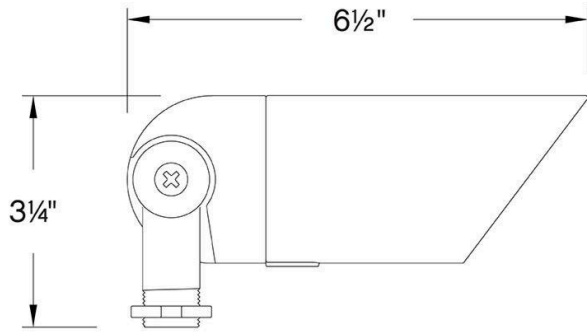

DETAILS	
FINISH:	Matte Bronze
MATERIAL:	Brass
GLASS:	Clear Lens
DIMMABLE:	No

DIMENSIONS	
WIDTH:	5.8"
HEIGHT:	3.3"
DEPTH:	2.5
WEIGHT:	1lb

LIGHT SOURCE	
LIGHT SOURCE:	LumaCore
LED NAME:	27G4SE-120V
WATTAGE:	12w, 8w, 5w, 3w LumaCore LED *Included
VOLTAGE:	120v
VOLT AMPS:	12.4, 7.8, 5.3, 3.2
COLOR TEMP:	2700
LUMENS:	750, 475, 350, 260
CRI:	80
INCANDESCENT EQUIVALENCY:	1 x 60w, 45w, 35w, 25w
DIMMABLE:	No

MOUNTING	
LEAD WIRE:	1 X 18"

SHIPPING	
CARTON LENGTH:	11.5
CARTON WIDTH:	4.9
CARTON HEIGHT:	2.8
CARTON WEIGHT:	1.1