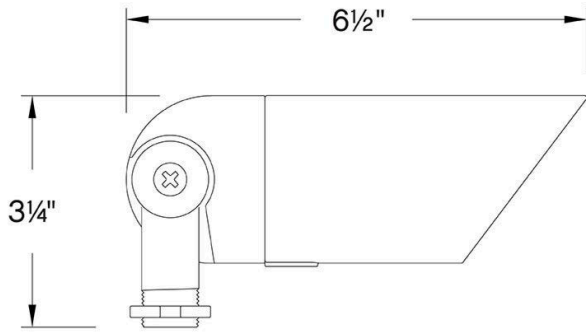

DETAILS	
FINISH:	Matte Bronze
MATERIAL:	Brass
GLASS:	Clear Lens
DIMMABLE:	No

DIMENSIONS	
WIDTH:	5.8"
HEIGHT:	3.3"
DEPTH:	2.5
WEIGHT:	1lb

LIGHT SOURCE	
LIGHT SOURCE:	LumaCore
LED NAME:	27G4SE-120V
WATTAGE:	12w, 8w, 5w, 3w LumaCore LED *Included
VOLTAGE:	120v
VOLT AMPS:	12.4, 7.8, 5.3, 3.2
LUMENS:	750, 475, 350, 260
CRI:	80
INCANDESCENT EQUIVALENCY:	1 x 60w, 45w, 35w, 25w
DIMMABLE:	No

MOUNTING	
LEAD WIRE:	1 X 18"

SHIPPING	
CARTON LENGTH:	11.5
CARTON WIDTH:	4.9
CARTON HEIGHT:	2.8
CARTON WEIGHT:	1.1

PRODUCT DETAILS:

- LumaCore Series products carry a lifetime limited warranty
- Hardy Island Series products carry a lifetime limited warranty
- Incorporates CREE LEDs with application performance tested by CREE
- Suitable for use in wet (outdoor direct rain) locations as defined by NEC and CEC. Meets United States UL Underwriters Laboratories & CSA Canadian Standards Association Product Safety Standards
- Wattage settings includes: 3W (260 Lumens), 5W (350 Lumens), 8W (475 Lumens), 12W (750 Lumens)
- Photometrics based off engine photometrics.
- Classic lines and heritage details complement traditional architecture
- Three lens options offer versatility in beam spread via an easy to remove and insert assemble - includes: 20°, Spot, 40°, Flood, 60°, Flood