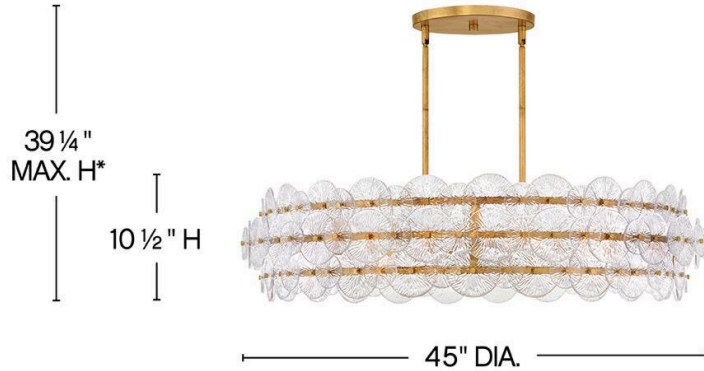

RENE

FR30124DA

LARGE DRUM CHANDELIER

Rene radiates light through multiple layers of beautiful, pressed glass disks. Rene's signature touch highlights a Distressed Brass or Glacial finish, evoking both transitional and glam influences.

DETAILS	
FINISH:	Distressed Brass
MATERIAL:	Steel
GLASS:	Clear Pressed
DIMMABLE:	YES - WITH DIMMABLE LAMP (NOT INCLUDED)

DIMENSIONS	
WIDTH:	45"
HEIGHT:	10.5"
WEIGHT:	65.8lb

LIGHT SOURCE	
LIGHT SOURCE:	Socketed
WATTAGE:	8-12w Med. LED, 40w Equiv.
VOLTAGE:	120v

MOUNTING	
CANOPY:	12" Dia.
LEAD WIRE:	1 X 144"
MAX HEIGHT:	39.3

SHIPPING	
CARTON LENGTH:	48
CARTON WIDTH:	48
CARTON HEIGHT:	11
CARTON WEIGHT:	85.4

*Maximum achievable height with stems included.

PRODUCT DETAILS: