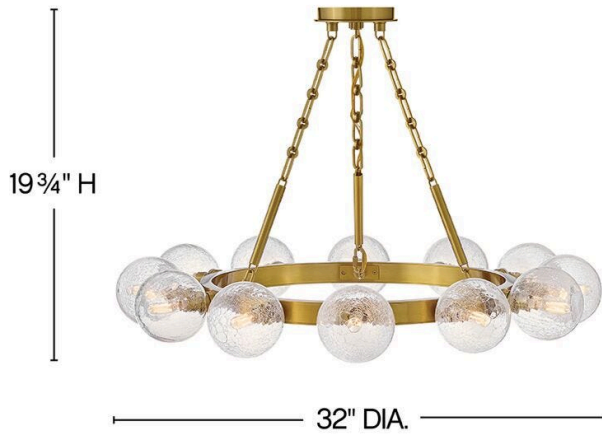

## FR30524LCB

### MEDIUM SINGLE TIER CHANDELIER

Dramatic crackled glass globes surround Coco's timeless silhouette with unexpected, distressed detailing. Minimal framing suspended from decorative stem-to-chain uprights features a warm and inviting Lacquered Brass finish.

DETAILS	
FINISH:	Lacquered Brass
MATERIAL:	Steel
GLASS:	Crackle
DIMMABLE:	YES - WITH DIMMABLE LAMP (NOT INCLUDED)

DIMENSIONS	
WIDTH:	32"
HEIGHT:	19.8"
WEIGHT:	21.2lb

LIGHT SOURCE	
LIGHT SOURCE:	Socketed
WATTAGE:	12-5w Cand. LED
VOLTAGE:	120v

MOUNTING	
CANOPY:	5" Dia.
LEAD WIRE:	1 X 144"

SHIPPING	
CARTON LENGTH:	28
CARTON WIDTH:	28
CARTON HEIGHT:	11.5
CARTON WEIGHT:	27.1