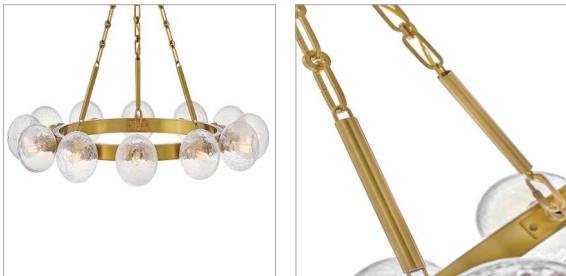

PRODUCT DETAILS:

- Suitable for use in dry (indoor) locations as defined by NEC and CEC. Meets United States UL Underwriters Laboratories & CSA Canadian Standards Association Product Safety Standards.
- LED bulbs must be used with the fixture
- Merging the best of traditional and modern elements with a sophisticated and streamlined look