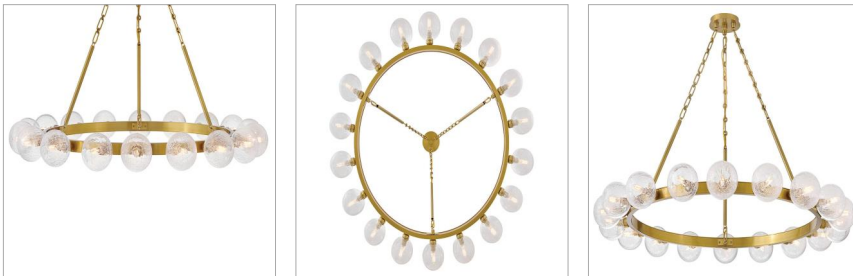

COCO

FR30525LCB

LARGE SINGLE TIER CHANDELIER

Dramatic crackled glass globes surround Coco's timeless silhouette with unexpected, distressed detailing. Minimal framing suspended from decorative stem-to-chain uprights features a warm and inviting Lacquered Brass finish.

DETAILS	
FINISH:	Lacquered Brass
MATERIAL:	Steel
GLASS:	Crackle
DIMMABLE:	YES - WITH DIMMABLE LAMP (NOT INCLUDED)

DIMENSIONS	
WIDTH:	44.3"
HEIGHT:	30.5"
WEIGHT:	30.1lb

LIGHT SOURCE	
LIGHT SOURCE:	Socketed
WATTAGE:	18-5w Cand. LED
VOLTAGE:	120v

MOUNTING	
CANOPY:	5" Dia.
LEAD WIRE:	1 X 144"

SHIPPING	
CARTON LENGTH:	40.5
CARTON WIDTH:	40.5
CARTON HEIGHT:	8.3
CARTON WEIGHT:	40

PRODUCT DETAILS:

- Suitable for use in dry (indoor) locations as defined by NEC and CEC. Meets United States UL Underwriters Laboratories & CSA Canadian Standards Association Product Safety Standards.
- LED bulbs must be used with the fixture
- Merging the best of traditional and modern elements with a sophisticated and streamlined look