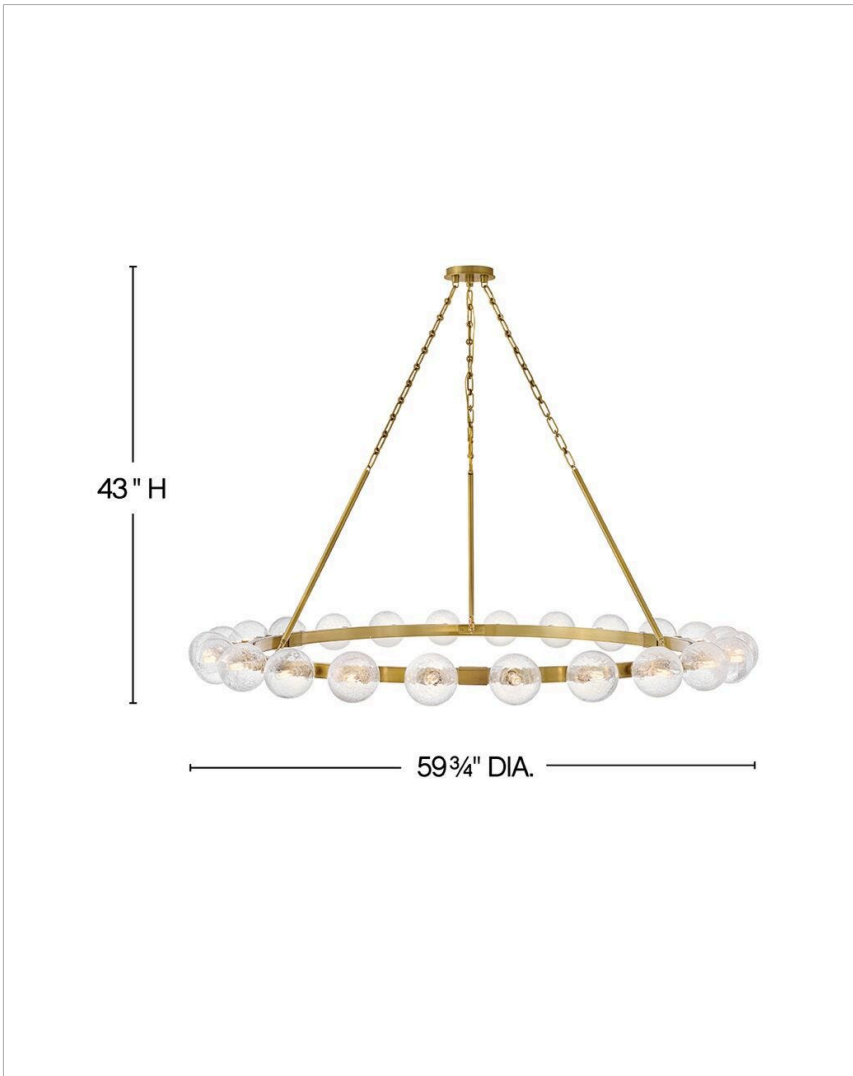

COCO

FR30526LCB

EXTRA LARGE SINGLE TIER CHANDELIER

Dramatic crackled glass globes surround Coco's timeless silhouette with unexpected, distressed detailing. Minimal framing suspended from decorative stem-to-chain uprights features a warm and inviting Lacquered Brass finish.

DETAILS	
FINISH:	Lacquered Brass
MATERIAL:	Steel
GLASS:	Crackle
DIMMABLE:	YES - WITH DIMMABLE LAMP (NOT INCLUDED)

DIMENSIONS	
WIDTH:	59.8"
HEIGHT:	43"
WEIGHT:	75.9lb

LIGHT SOURCE	
LIGHT SOURCE:	Socketed
WATTAGE:	24-5w Cand. LED
VOLTAGE:	120v

MOUNTING	
CANOPY:	5" Dia.
LEAD WIRE:	1 X 144"

SHIPPING	
CARTON LENGTH:	56
CARTON WIDTH:	56
CARTON HEIGHT:	8.3
CARTON WEIGHT:	76.9

PRODUCT DETAILS:

- Suitable for use in dry (indoor) locations as defined by NEC and CEC. Meets United States UL Underwriters Laboratories & CSA Canadian Standards Association Product Safety Standards.
- LED bulbs must be used with the fixture
- Merging the best of traditional and modern elements with a sophisticated and streamlined look
- Fixture weighs over 50lbs. Must be supported independently of the outlet box unless the outlet box is UL listed for the appropriate weight.