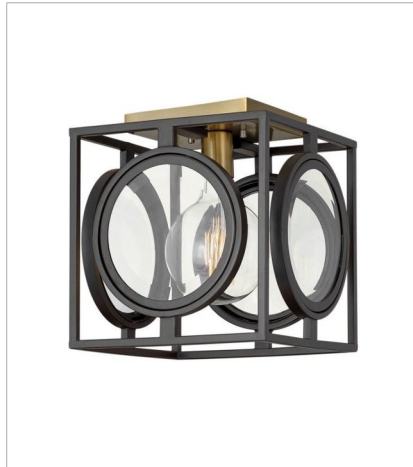

FULHAM

Fulham's bold orb design showcases clear beveled glass lenses that punctuate the minimalist elegance with an industrial edge. Its sleek lines combine with cast sockets and mid-century elements for a dynamic transitional style.

FINISH: Buckeye Bronze with Heritage Brass accents
GLASS: Clear Beveled

3920KZ
SINGLE LIGHT SCONCE
7.8" W, 21.5" H
Socketed

3924KZ
MEDIUM ORB
26" W, 26.5" H
Socketed

3925KZ
LARGE ORB
32" W, 32.5" H
Socketed

3926KZ
FOUR LIGHT LINEAR
42" W, 12.8" H
Socketed
4-14w Med. LED, 100w Equiv. or 4-100w Med.

3921KZ
SMALL FLUSH MOUNT
10" W, 11" H
Socketed
1-12w Med. LED, 100w Equiv. or 1-100w Med.

HINKLEY

HINKLEY
33000 Pin Oak Parkway
Avon Lake, OH 44012