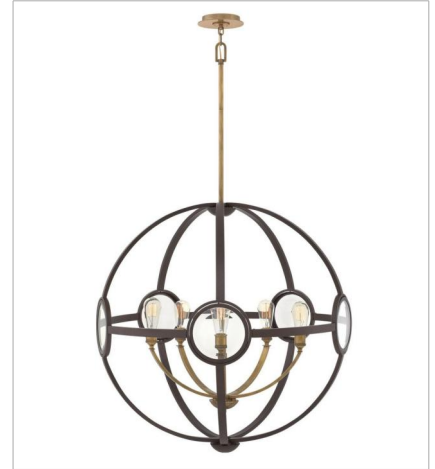

FULHAM

Fulham's bold orb design showcases clear beveled glass lenses that punctuate the minimalist elegance with an industrial edge. Its sleek lines combine with cast sockets and mid-century elements for a dynamic transitional style.

FINISH: Buckeye Bronze with Heritage Brass accents
GLASS: Clear Beveled

3920KZ
SINGLE LIGHT SCONCE
7.8" W, 21.5" H
Socketed

3924KZ
MEDIUM ORB
26" W, 26.5" H
Socketed

3925KZ
LARGE ORB
32" W, 32.5" H
Socketed

3926KZ
FOUR LIGHT LINEAR
42" W, 12.8" H
Socketed
4-14w Med. LED, 100w Equiv. or 4-100w Med.

3921KZ
SMALL FLUSH MOUNT
10" W, 11" H
Socketed
1-12w Med. LED, 100w Equiv. or 1-100w Med.

HINKLEY

HINKLEY
33000 Pin Oak Parkway
Avon Lake, OH 44012