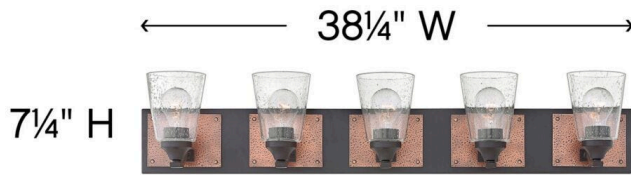

DETAILS	
FINISH:	Buckeye Bronze
MATERIAL:	Steel
GLASS:	Clear Seedy
DIMMABLE:	No

DIMENSIONS	
WIDTH:	38.3"
HEIGHT:	7.3"
WEIGHT:	14.3lb
BACK PLATE:	38.25"W X 5"H
EXTENSION:	7"
TOP TO OUTLET:	5.000000"

LIGHT SOURCE	
LIGHT SOURCE:	Socketed
VOLTAGE:	120v