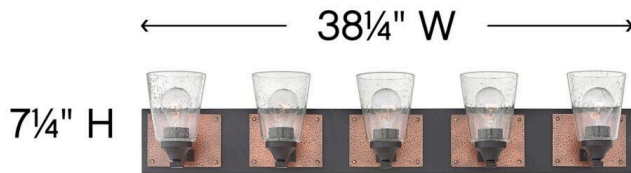

JACKSON

51825KZ

FIVE LIGHT VANITY

Jackson merges traditional details such as clear seedy glass, finished glass collars and distinctive hammered accent plates to create a seamless, polished look that is at home in a rustic lodge or an urban loft.

DETAILS	
FINISH:	Buckeye Bronze
MATERIAL:	Steel
GLASS:	Clear Seedy
DIMMABLE:	No

DIMENSIONS	
WIDTH:	38.3"
HEIGHT:	7.3"
WEIGHT:	14.3lb
BACK PLATE:	38.25"W X 5"H
EXTENSION:	7"
TOP TO OUTLET:	5.000000"

LIGHT SOURCE	
LIGHT SOURCE:	Socketed
VOLTAGE:	120v

SHIPPING	
CARTON LENGTH:	44
CARTON WIDTH:	9.3
CARTON HEIGHT:	8.3
CARTON WEIGHT:	16.7

PRODUCT DETAILS:

- Mounting hardware is hidden on the back plate to ensure a clean silhouette
- Fixture can be mounted either up or down
- Suitable for use in damp locations as defined by NEC and CEC. Meets United States UL Underwriters Laboratories & CSA Canadian Standards Association Product Safety Standards.
- Artisanal details, a rich finish and organic elements add warm rustic style