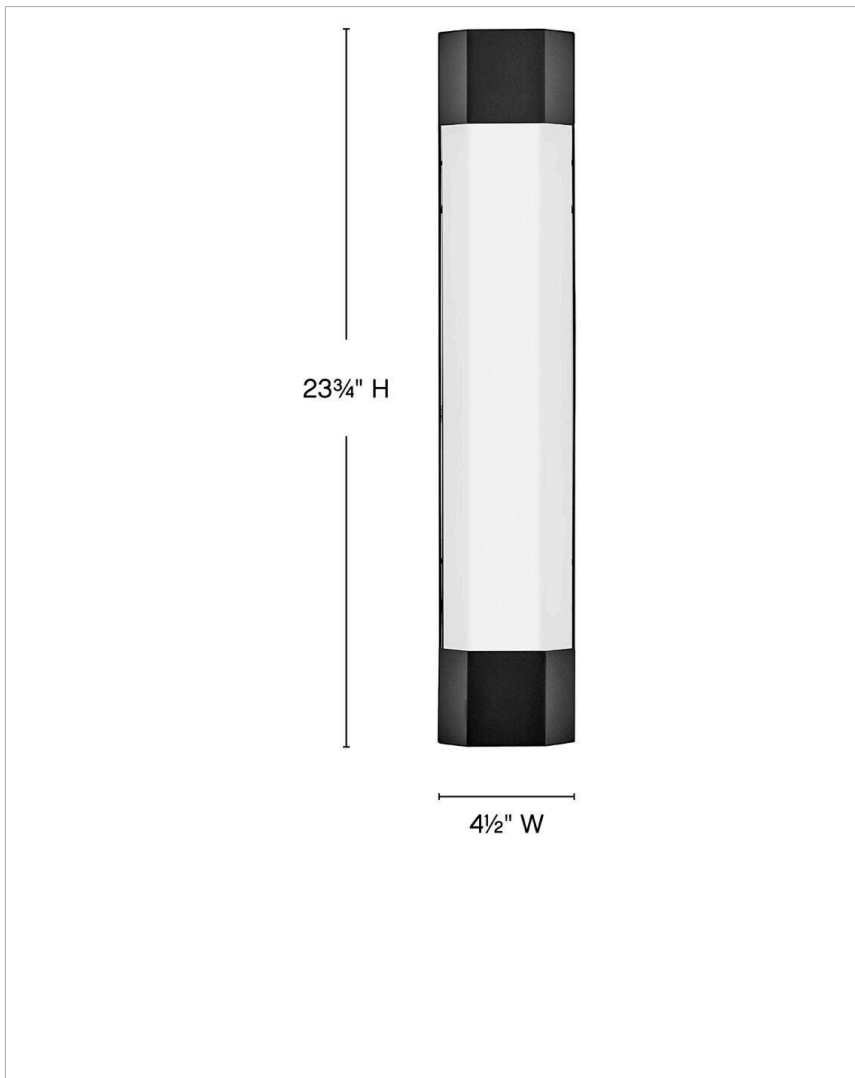

FACET

10504BK

LARGE WALL MOUNT LANTERN

View the many sides of Facet. Interesting angles combine with bold metal features to create an edgy and contemporary profile that is unpretentious yet unforgettable. Hexagonal etched white glass is showcased by a bold Black finish.

DETAILS	
FINISH:	Black
MATERIAL:	Aluminum
GLASS:	Etched White
DIMMABLE:	YES - CL TYPE DIMMER (SSL7A)

DIMENSIONS	
WIDTH:	4.5"
HEIGHT:	23.8"
WEIGHT:	4.6lb
BACK PLATE:	4.5"W X 23.75"H
EXTENSION:	2.8"
TOP TO OUTLET:	8.5-15"

LIGHT SOURCE	
LIGHT SOURCE:	Integrated LED
LED NAME:	EB24W30K922
WATTAGE:	24w LED *Included
VOLTAGE:	120v
LUMENS:	1860
CRI:	90
INCANDESCENT EQUIVALENCY:	2 x 75w
DIMMABLE:	YES - CL TYPE DIMMER (SSL7A)

SHIPPING	
CARTON LENGTH:	26.5
CARTON WIDTH:	5.5
CARTON HEIGHT:	7
CARTON WEIGHT:	5.4