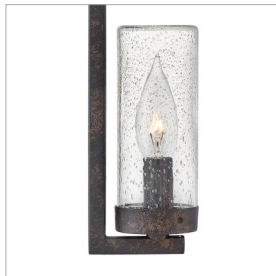

### SMALL WALL MOUNT SCONCE

The fresh, rustic design of the Sawyer collection will inject any outdoor living experience with the warm, cozy ambiance of an indoor setting. Constructed with Hinkley's own anti-corrosion coating, Sawyer ensures maximum resiliency and performance in the elements.

DETAILS	
FINISH:	Sequoia
MATERIAL:	Metal
GLASS:	Clear Seedy
DIMMABLE:	No

DIMENSIONS	
WIDTH:	9"
HEIGHT:	12"
WEIGHT:	3lb
BACK PLATE:	4.5" Sq.
EXTENSION:	2.8"
TOP TO OUTLET:	2.250000"

LIGHT SOURCE	
LIGHT SOURCE:	Socketed
VOLTAGE:	120v

#### PRODUCT DETAILS:

- Mounting hardware is hidden on the back plate to ensure a clean silhouette
- Suitable for use in wet (outdoor direct rain) locations as defined by NEC and CEC. Meets United States UL Underwriters Laboratories & CSA Canadian Standards Association Product Safety Standards
- ADA compliant
- Ideal for vintage filament bulbs (not included)
- 2-year finish warranty
- Rustic elements with bold, refined details complement a variety of facades from farmhouse to contemporary architecture
- Rich rustic finish with a warm artisanal appearance