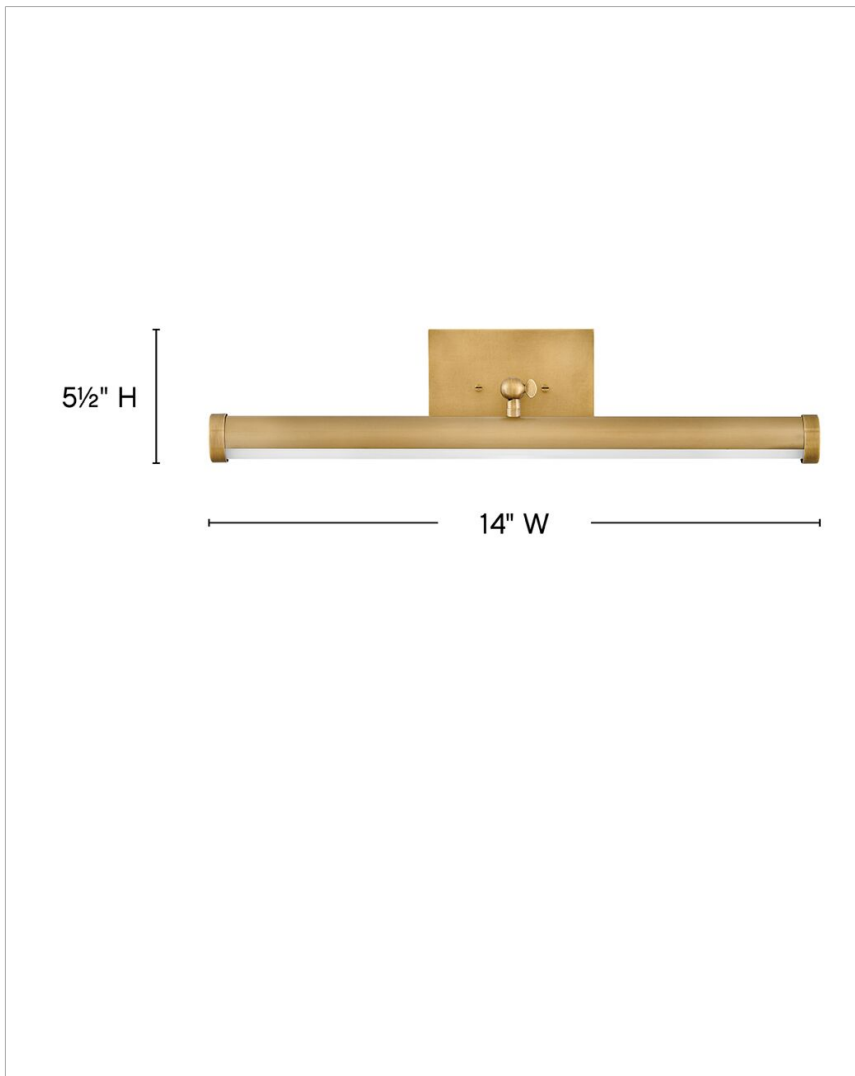

REGIS

31010HB-HB

SMALL ADJUSTABLE LED ACCENT LIGHT

A sophisticated statement to enhance featured décor, Regis accent lighting sets a stylish stage for your aesthetic. Dimmable integrated LEDs provide ideal illumination, complemented by classic finishes and modern, architectural details.

DETAILS	
FINISH:	Heritage Brass
MATERIAL:	Steel
GLASS:	Acrylic Lens
DIMMABLE:	YES - CL TYPE DIMMER (SSL7A)

DIMENSIONS	
WIDTH:	14"
HEIGHT:	5.5"
WEIGHT:	2lb
BACK PLATE:	7"W X 5"H
EXTENSION:	7"
TOP TO OUTLET:	2.5"

LIGHT SOURCE	
LIGHT SOURCE:	Integrated LED
LED NAME:	EL2G16W7WI
WATTAGE:	16w LED *Included
VOLTAGE:	120v
LUMENS:	1400
CRI:	95
INCANDESCENT EQUIVALENCY:	1 x 100w
DIMMABLE:	YES - CL TYPE DIMMER (SSL7A)

SHIPPING	
CARTON LENGTH:	17.1
CARTON WIDTH:	17.1
CARTON HEIGHT:	8.8
CARTON WEIGHT:	3.3

PRODUCT DETAILS:

- Suitable for use in dry (indoor) locations as defined by NEC and CEC. Meets United States UL Underwriters Laboratories & CSA Canadian Standards Association Product Safety Standards.
- The linear head rotates 360 degrees for precise adjustments to achieve any lighting application
- Fixture can be mounted horizontally.
- Fixture can be mounted either up or down
- LED components carry a 5-year limited warranty
- All dimensions listed are as shown
- Fixture can be mounted vertically
- Merging the best of traditional and modern elements with a sophisticated and streamlined look