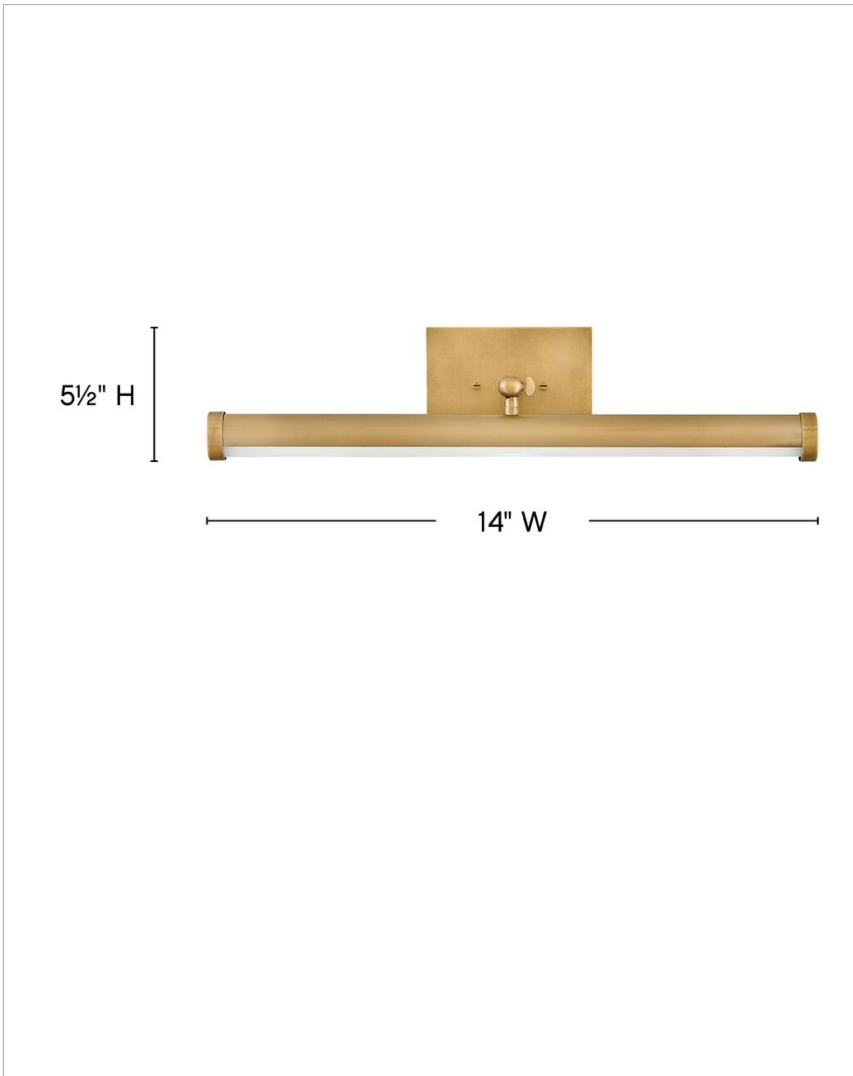

### SMALL ADJUSTABLE LED ACCENT LIGHT

A sophisticated statement to enhance featured décor, Regis accent lighting sets a stylish stage for your aesthetic. Dimmable integrated LEDs provide ideal illumination, complemented by classic finishes and modern, architectural details.

DETAILS	
FINISH:	Heritage Brass
MATERIAL:	Steel
GLASS:	Acrylic Lens
DIMMABLE:	YES - CL TYPE DIMMER (SSL7A)

DIMENSIONS	
WIDTH:	14"
HEIGHT:	5.5"
WEIGHT:	2lb
BACK PLATE:	7"W X 5"H
EXTENSION:	7"
TOP TO OUTLET:	2.5"

LIGHT SOURCE	
LIGHT SOURCE:	Integrated LED
LED NAME:	EL2G16W7WI
WATTAGE:	16w LED *Included
VOLTAGE:	120v
LUMENS:	1400
CRI:	95
INCANDESCENT EQUIVALENCY:	1 x 100w
DIMMABLE:	YES - CL TYPE DIMMER (SSL7A)

SHIPPING	
CARTON LENGTH:	17.1
CARTON WIDTH:	17.1
CARTON HEIGHT:	8.8
CARTON WEIGHT:	3.3

#### PRODUCT DETAILS:

- Suitable for use in dry (indoor) locations as defined by NEC and CEC. Meets United States UL Underwriters Laboratories & CSA Canadian Standards Association Product Safety Standards.
- The linear head rotates 360 degrees for precise adjustments to achieve any lighting application
- Fixture can be mounted horizontally.
- Fixture can be mounted either up or down
- LED components carry a 5-year limited warranty
- All dimensions listed are as shown
- Fixture can be mounted vertically
- Merging the best of traditional and modern elements with a sophisticated and streamlined look