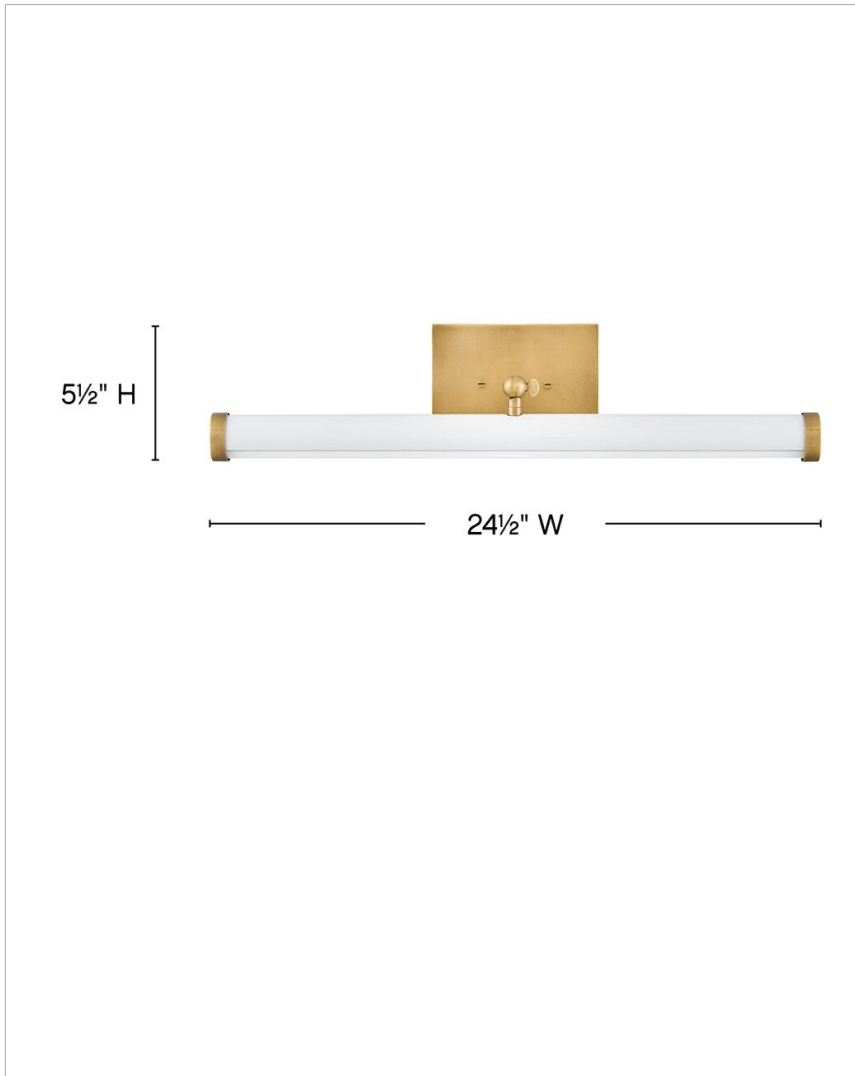

REGIS

31012HB-GW

MEDIUM ADJUSTABLE LED ACCENT LIGHT

A sophisticated statement to enhance featured décor, Regis accent lighting sets a stylish stage for your aesthetic. Dimmable integrated LEDs provide ideal illumination, complemented by classic finishes and modern, architectural details.

DETAILS	
FINISH:	Heritage Brass
MATERIAL:	Steel
GLASS:	Acrylic Lens
DIMMABLE:	YES - CL TYPE DIMMER (SSL7A)

DIMENSIONS	
WIDTH:	24.5"
HEIGHT:	5.5"
WEIGHT:	2.7lb
BACK PLATE:	7"W X 5"H
EXTENSION:	7"
TOP TO OUTLET:	2.5"

LIGHT SOURCE	
LIGHT SOURCE:	Integrated LED
LED NAME:	EL2G16W7WI
WATTAGE:	28w LED *Included
VOLTAGE:	120v
LUMENS:	2300
CRI:	95
INCANDESCENT EQUIVALENCY:	2 x 75w
DIMMABLE:	YES - CL TYPE DIMMER (SSL7A)

SHIPPING	
CARTON LENGTH:	27.3
CARTON WIDTH:	10
CARTON HEIGHT:	8.8
CARTON WEIGHT:	4.3

PRODUCT DETAILS:

- Suitable for use in dry (indoor) locations as defined by NEC and CEC. Meets United States UL Underwriters Laboratories & CSA Canadian Standards Association Product Safety Standards.
- The linear head rotates 360 degrees for precise adjustments to achieve any lighting application
- Fixture can be mounted horizontally.
- Fixture can be mounted either up or down
- LED components carry a 5-year limited warranty
- All dimensions listed are as shown
- Fixture can be mounted vertically
- Merging the best of traditional and modern elements with a sophisticated and streamlined look