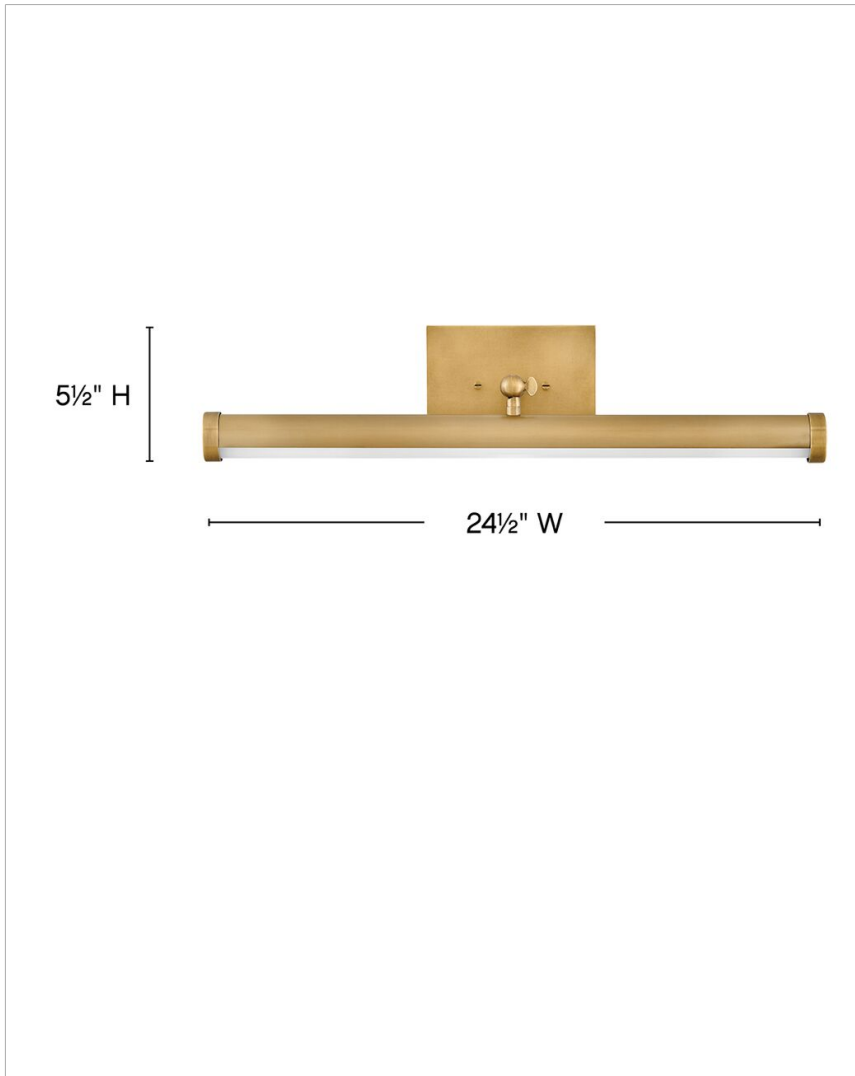

REGIS

31012HB-HB

MEDIUM ADJUSTABLE LED ACCENT LIGHT

A sophisticated statement to enhance featured décor, Regis accent lighting sets a stylish stage for your aesthetic. Dimmable integrated LEDs provide ideal illumination, complemented by classic finishes and modern, architectural details.

DETAILS	
FINISH:	Heritage Brass
MATERIAL:	Steel
GLASS:	Acrylic Lens
DIMMABLE:	YES - CL TYPE DIMMER (SSL7A)

DIMENSIONS	
WIDTH:	24.5"
HEIGHT:	5.5"
WEIGHT:	2.7lb
BACK PLATE:	7"W X 5"H
EXTENSION:	7"
TOP TO OUTLET:	2.5"

LIGHT SOURCE	
LIGHT SOURCE:	Integrated LED
LED NAME:	EL2G16W7WI
WATTAGE:	28w LED *Included
VOLTAGE:	120v
LUMENS:	2300
CRI:	95
INCANDESCENT EQUIVALENCY:	2 x 75w
DIMMABLE:	YES - CL TYPE DIMMER (SSL7A)

SHIPPING	
CARTON LENGTH:	27.3
CARTON WIDTH:	10
CARTON HEIGHT:	8.8
CARTON WEIGHT:	4.3

PRODUCT DETAILS:

- Suitable for use in dry (indoor) locations as defined by NEC and CEC. Meets United States UL Underwriters Laboratories & CSA Canadian Standards Association Product Safety Standards.
- The linear head rotates 360 degrees for precise adjustments to achieve any lighting application
- Fixture can be mounted horizontally.
- Fixture can be mounted either up or down
- LED components carry a 5-year limited warranty
- All dimensions listed are as shown
- Fixture can be mounted vertically
- Merging the best of traditional and modern elements with a sophisticated and streamlined look