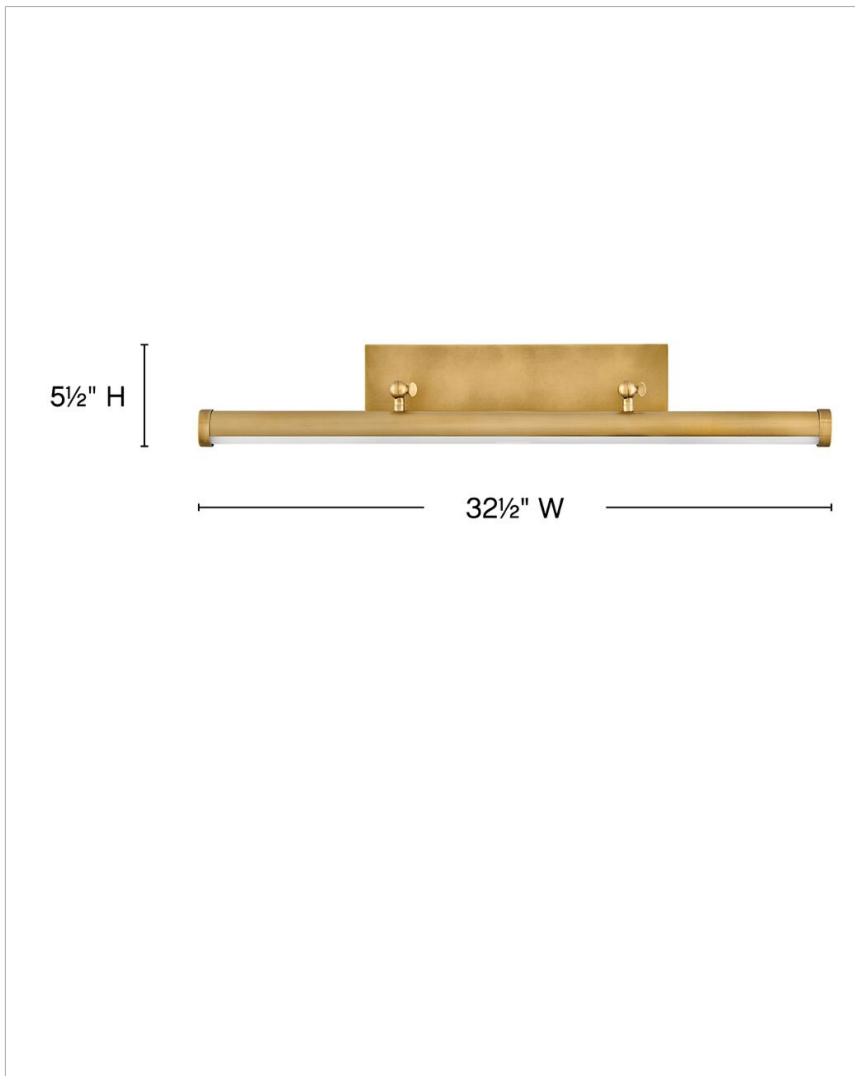

REGIS

31013HB-HB

LARGE ADJUSTABLE LED ACCENT LIGHT

A sophisticated statement to enhance featured décor, Regis accent lighting sets a stylish stage for your aesthetic. Dimmable integrated LEDs provide ideal illumination, complemented by classic finishes and modern, architectural details.

DETAILS	
FINISH:	Heritage Brass
MATERIAL:	Steel
GLASS:	Acrylic Lens
DIMMABLE:	YES - CL TYPE DIMMER (SSL7A)

DIMENSIONS	
WIDTH:	32.5"
HEIGHT:	5.5"
WEIGHT:	5.3lb
BACK PLATE:	16.5"W X 5"H
EXTENSION:	7.3"
TOP TO OUTLET:	2.5"

LIGHT SOURCE	
LIGHT SOURCE:	Integrated LED
LED NAME:	(1) EB16W30K922 & (1) EB24W30K922
WATTAGE:	40w LED *Included
VOLTAGE:	120v
LUMENS:	3700
CRI:	95
INCANDESCENT EQUIVALENCY:	3 x 75w
DIMMABLE:	YES - CL TYPE DIMMER (SSL7A)

SHIPPING	
CARTON LENGTH:	35.4
CARTON WIDTH:	10.2
CARTON HEIGHT:	8.8
CARTON WEIGHT:	7.1

PRODUCT DETAILS:

- Suitable for use in dry (indoor) locations as defined by NEC and CEC. Meets United States UL Underwriters Laboratories & CSA Canadian Standards Association Product Safety Standards.
- The linear head rotates 360 degrees for precise adjustments to achieve any lighting application
- Fixture can be mounted horizontally.
- Fixture can be mounted either up or down
- LED components carry a 5-year limited warranty
- All dimensions listed are as shown
- Fixture can be mounted vertically
- Merging the best of traditional and modern elements with a sophisticated and streamlined look