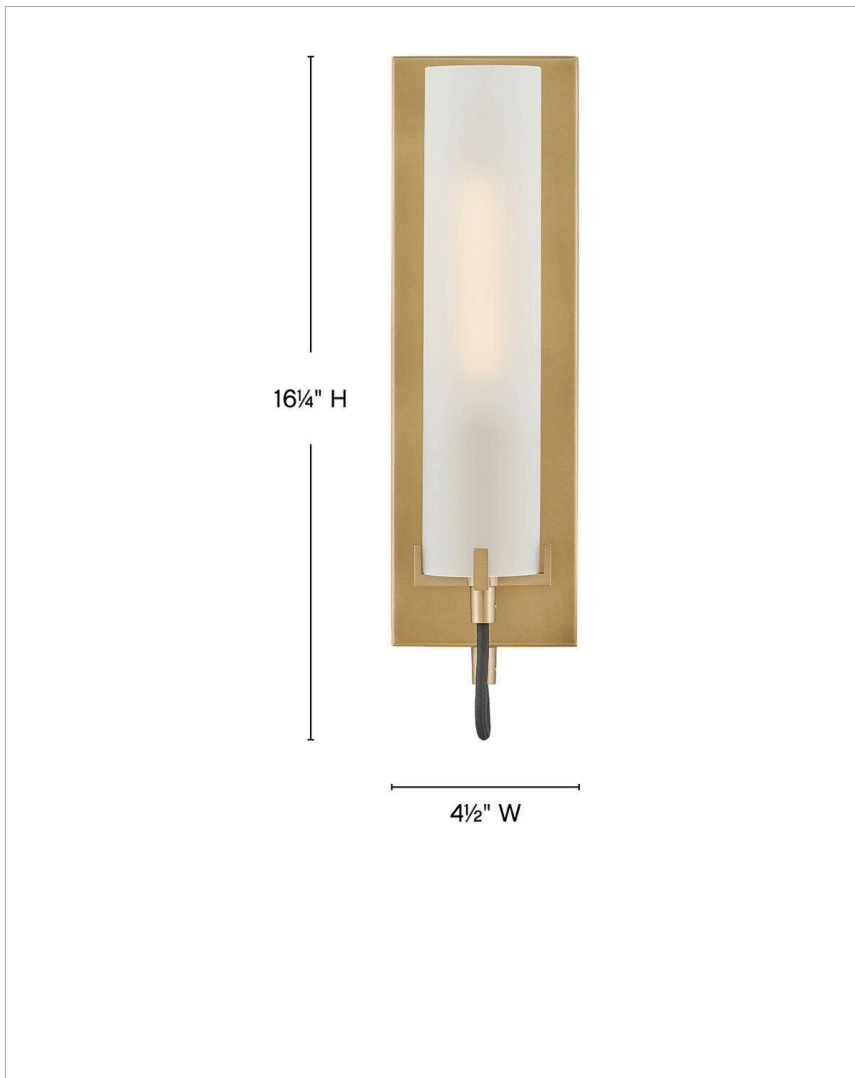

RYDEN

37850HB-WH

MEDIUM SINGLE LIGHT SCONCE

A versatile stunner, Ryden's chic, modern-industrial silhouette is practical yet stylish, featuring elongated glass shades held by heavy cast prongs. Classic finishes are complemented by black, fabric-wrapped cord and subtle detailing.

DETAILS	
FINISH:	Heritage Brass
MATERIAL:	Steel
GLASS:	Etched
DIMMABLE:	YES - WITH DIMMABLE LAMP (NOT INCLUDED)

DIMENSIONS	
WIDTH:	4.5"
HEIGHT:	16.3"
WEIGHT:	2.9lb
BACK PLATE:	4.5"W X 14"H
EXTENSION:	4.8"
TOP TO OUTLET:	7.25"

LIGHT SOURCE	
LIGHT SOURCE:	Socketed
WATTAGE:	1-12w Med. LED *Included, 60w Equiv.
VOLTAGE:	120v

SHIPPING	
CARTON LENGTH:	7
CARTON WIDTH:	7
CARTON HEIGHT:	22
CARTON WEIGHT:	3.6

PRODUCT DETAILS:

- Suitable for use in dry (indoor) locations as defined by NEC and CEC. Meets United States UL Underwriters Laboratories & CSA Canadian Standards Association Product Safety Standards.
- Shown with T-style bulbs (not included)
- Merging the best of traditional and modern elements with a sophisticated and streamlined look
- Mounting hardware is hidden on the back plate to ensure a clean silhouette