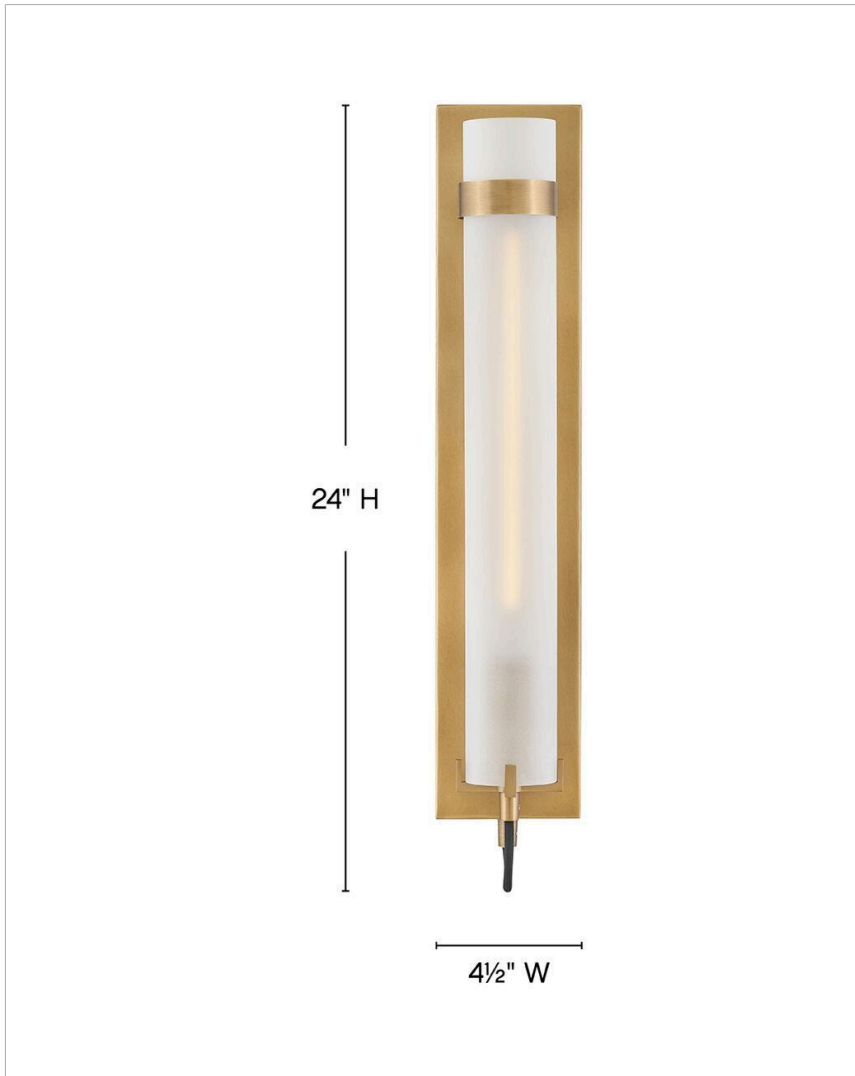

RYDEN

37852HB-WH

LARGE TALL SINGLE LIGHT SCONCE

A versatile stunner, Ryden's chic, modern-industrial silhouette is practical yet stylish, featuring elongated glass shades held by heavy cast prongs. Classic finishes are complemented by black, fabric-wrapped cord and subtle detailing.

| DETAILS | |
|-----------|---|
| FINISH: | Heritage Brass |
| MATERIAL: | Steel |
| GLASS: | Etched |
| DIMMABLE: | YES - WITH DIMMABLE LAMP (NOT INCLUDED) |

| DIMENSIONS | |
|----------------|--------------|
| WIDTH: | 4.5" |
| HEIGHT: | 24" |
| WEIGHT: | 4.8lb |
| BACK PLATE: | 4.5"W X 22"H |
| EXTENSION: | 4.8" |
| TOP TO OUTLET: | 11" |

| LIGHT SOURCE | |
|---------------|----------------------------|
| LIGHT SOURCE: | Socketed |
| WATTAGE: | 1-12w Med. LED, 60w Equiv. |
| VOLTAGE: | 120v |

| SHIPPING | |
|----------------|------|
| CARTON LENGTH: | 26 |
| CARTON WIDTH: | 10.8 |
| CARTON HEIGHT: | 7.5 |
| CARTON WEIGHT: | 6.2 |

PRODUCT DETAILS:

- Suitable for use in dry (indoor) locations as defined by NEC and CEC. Meets United States UL Underwriters Laboratories & CSA Canadian Standards Association Product Safety Standards.
- Merging the best of traditional and modern elements with a sophisticated and streamlined look
- Mounting hardware is hidden on the back plate to ensure a clean silhouette