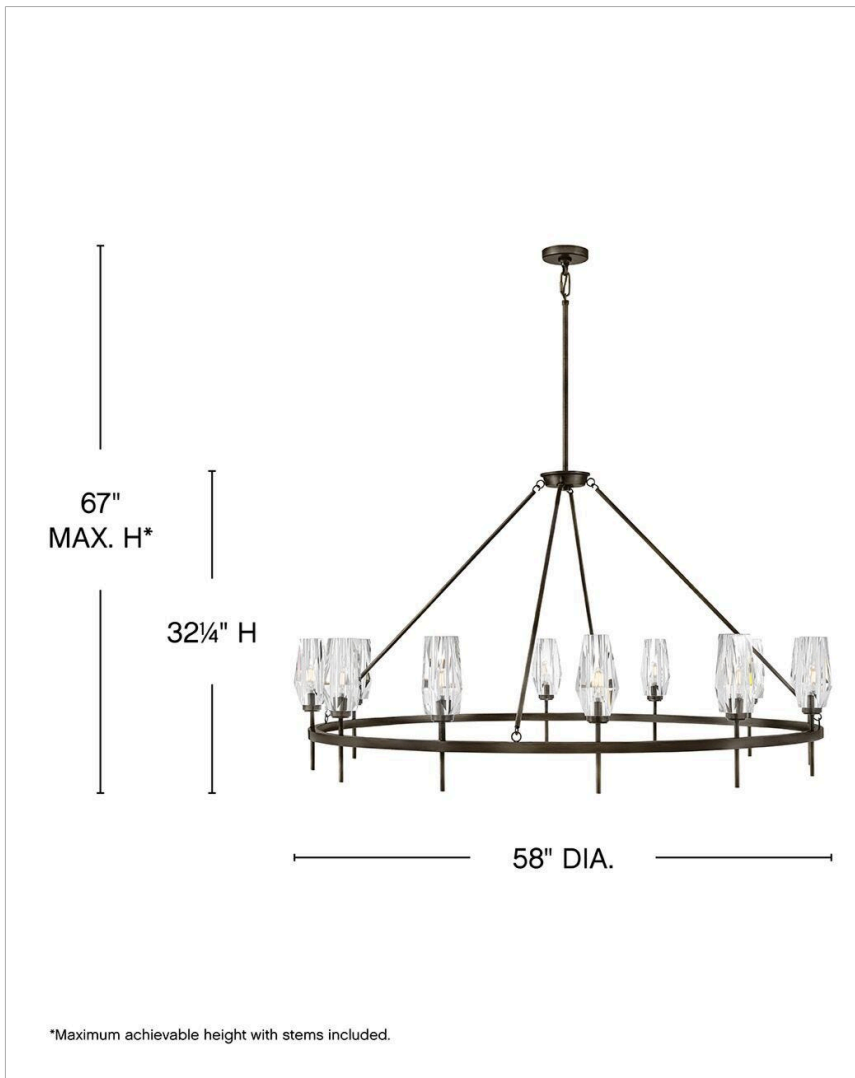

ANA

38259BX

EXTRA LARGE SINGLE TIER CHANDELIER

An embodiment of modern elegance, Ana's faceted heavy-cut crystal gleams against a Black Oxide, Heritage Brass, or Polished Nickel finish. Like a piece of statement-making jewelry, Ana is the signature finishing touch in any setting.

DETAILS	
FINISH:	Black Oxide
MATERIAL:	Steel
GLASS:	Faceted Clear Crystal
SLOPE DEGREE:	90
DIMMABLE:	YES - WITH DIMMABLE LAMP (NOT INCLUDED)

DIMENSIONS	
WIDTH:	58"
HEIGHT:	32.3"
WEIGHT:	65lb

LIGHT SOURCE	
LIGHT SOURCE:	Socketed
WATTAGE:	12-5w Cand. LED, 60w Equiv.
VOLTAGE:	120v

MOUNTING	
CANOPY:	5" Dia.
LEAD WIRE:	1 X 120"
MAX HEIGHT:	67

SHIPPING	
CARTON LENGTH:	59
CARTON WIDTH:	59
CARTON HEIGHT:	9
CARTON WEIGHT:	89

PRODUCT DETAILS:

- Suitable for use in dry (indoor) locations as defined by NEC and CEC. Meets United States UL Underwriters Laboratories & CSA Canadian Standards Association Product Safety Standards.
- This fixture includes multiple down stems in various lengths to customize the installation height of the fixture, including one 6" stem and two 12" stems
- This item may be hung on a sloped ceiling
- Fixture weighs over 50lbs. Must be supported independently of the outlet box unless the outlet box is UL listed for the appropriate weight.
- Striking and glamorous silhouette with luxe details and a rich finish that makes a dramatic statement