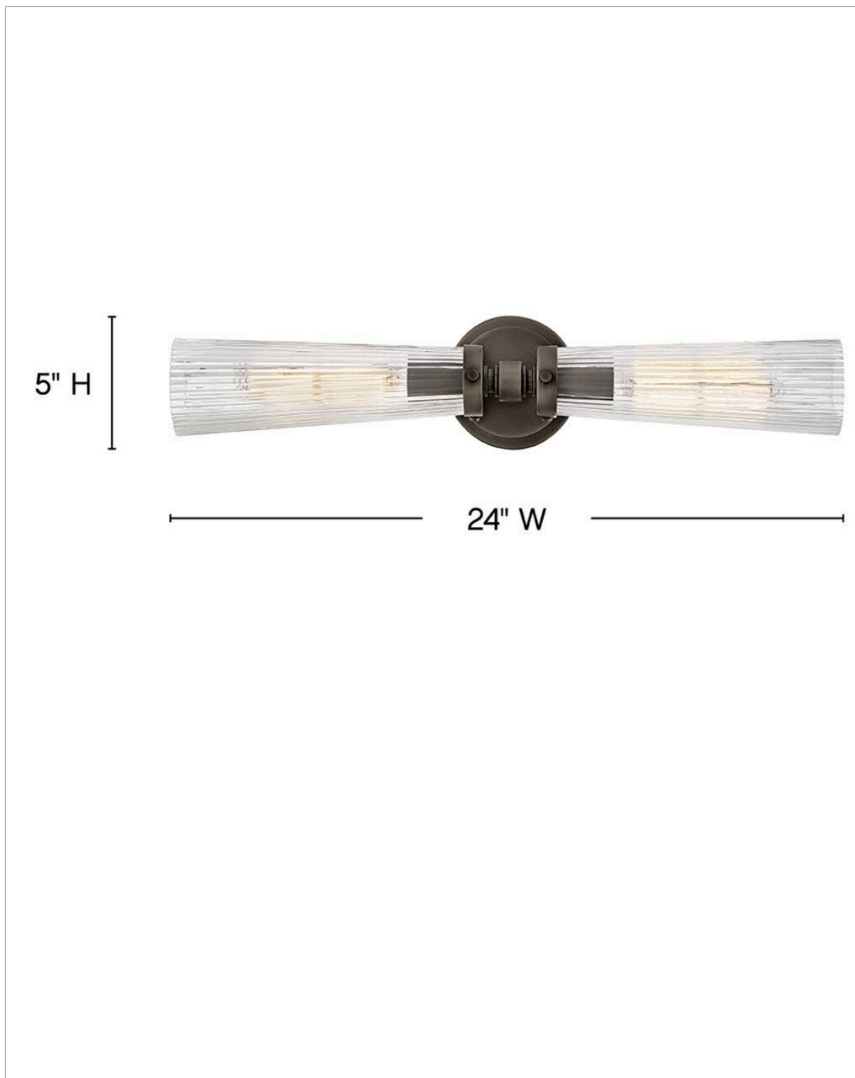

JUDE

50092BX

MEDIUM TWO LIGHT VANITY

Add a dash of traditional brilliance into your every day with Jude. Featuring fluted glass held in place with decorative knobs; this family showcases timeless; traditional elegance with a unique finish. The light extends from either side; anchored in the middle for a silhouette that's as striking as it is functional.

DETAILS	
FINISH:	Black Oxide
MATERIAL:	Steel
GLASS:	Clear Fluted
DIMMABLE:	YES - WITH DIMMABLE LAMP (NOT INCLUDED)

DIMENSIONS	
WIDTH:	24"
HEIGHT:	5"
WEIGHT:	4.4lb
BACK PLATE:	5"Dia
EXTENSION:	5.5"
TOP TO OUTLET:	12"

LIGHT SOURCE	
LIGHT SOURCE:	Socketed
WATTAGE:	2-10w Med. LED, 60w Equiv.
VOLTAGE:	120v

SHIPPING	
CARTON LENGTH:	17.9
CARTON WIDTH:	14.4
CARTON HEIGHT:	8.9
CARTON WEIGHT:	6.2

PRODUCT DETAILS:

- Classic, elegant lines and timeless details enhance a traditional space
- Fixture can be mounted horizontally.
- Suitable for use in damp locations as defined by NEC and CEC. Meets United States UL Underwriters Laboratories & CSA Canadian Standards Association Product Safety Standards.
- T-style bulbs required (not included)
- Fixture can be mounted vertically
- Mounting hardware is hidden on the back plate to ensure a clean silhouette